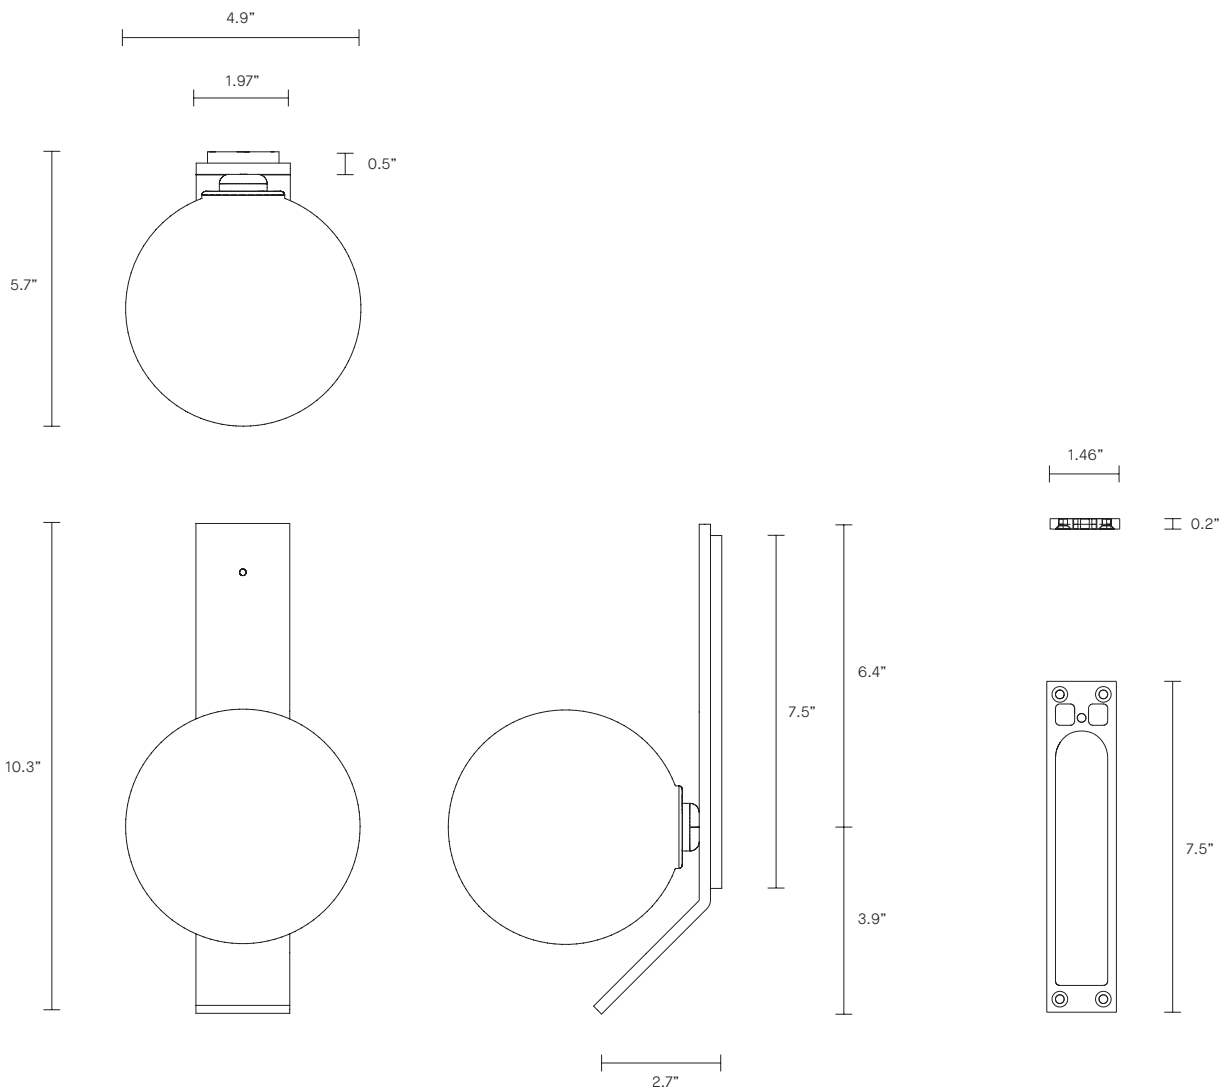

DUO COLLECTION
WALL SCONCE WITH KICK

UL SPECIFICATION SHEET
NORTH AMERICA

ARTICOLO

DUO COLLECTION

WALL SCONCE WITH KICK

UL SPECIFICATION SHEET

NORTH AMERICA

DU_WSK_S_UL_20V2

LEAD TIME

8 - 10 weeks

LIGHT SOURCE

12V G4 LED Bi-Pin 2.5W

2700k warm white

250 lumens

Dimmable (Luxtron/Diva/CL)

Globe included