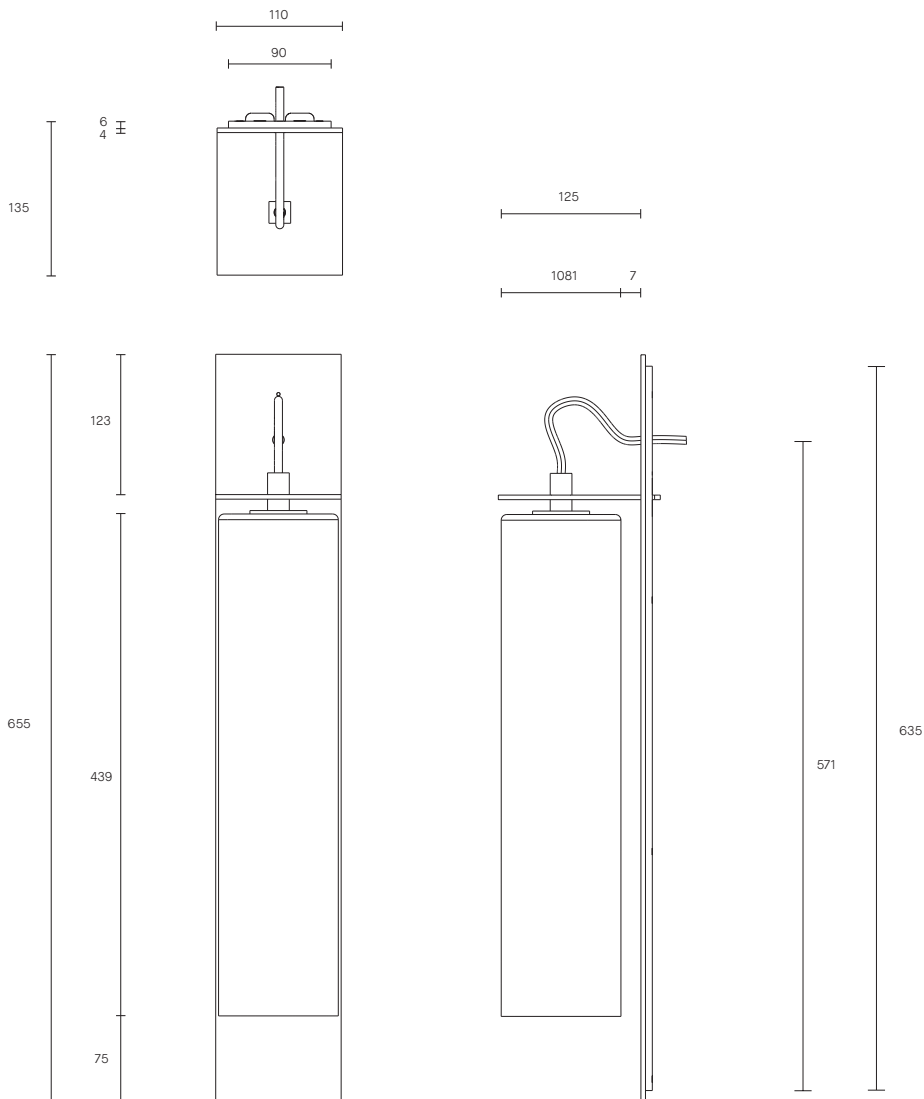

ECLIPSE COLLECTION
TALL WALL SCONCE

SPECIFICATION SHEET
AUSTRALIA / INTERNATIONAL

ECLIPSE COLLECTION

TALL WALL SCONCE

SPECIFICATION SHEET

AUSTRALIA / INTERNATIONAL

EC_TWS_S_AU_19V1

ABOUT ECLIPSE

LEAD TIME

6 - 8 weeks

LIGHT SOURCE

240V E14 95mm 60W

2700K warm white

405 lumens

Dimmable

Globe included