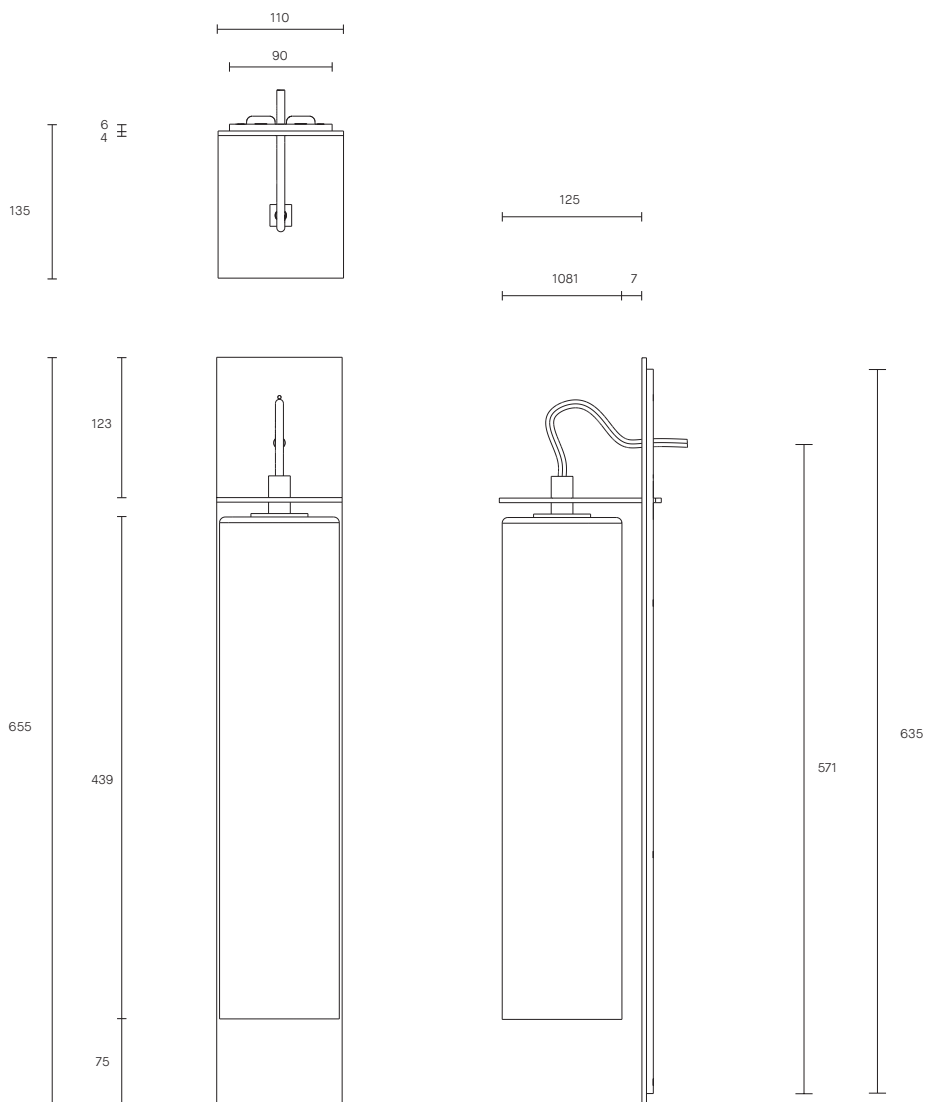

ECLIPSE COLLECTION
TALL WALL SCONCE

SPECIFICATION SHEET
AUSTRALIA / INTERNATIONAL

ECLIPSE COLLECTION

TALL WALL SCONCE

SPECIFICATION SHEET

AUSTRALIA / INTERNATIONAL

EC_TWS_S_AU_20V1

ABOUT ECLIPSE

LEAD TIME

6 - 8 weeks

LIGHT SOURCE

240V E14 Fancy Round 4W LED
2700K warm white
400 lumens
Dimmable
Globe included

WEIGHT

7kg

CERTIFICATION

CE/AU