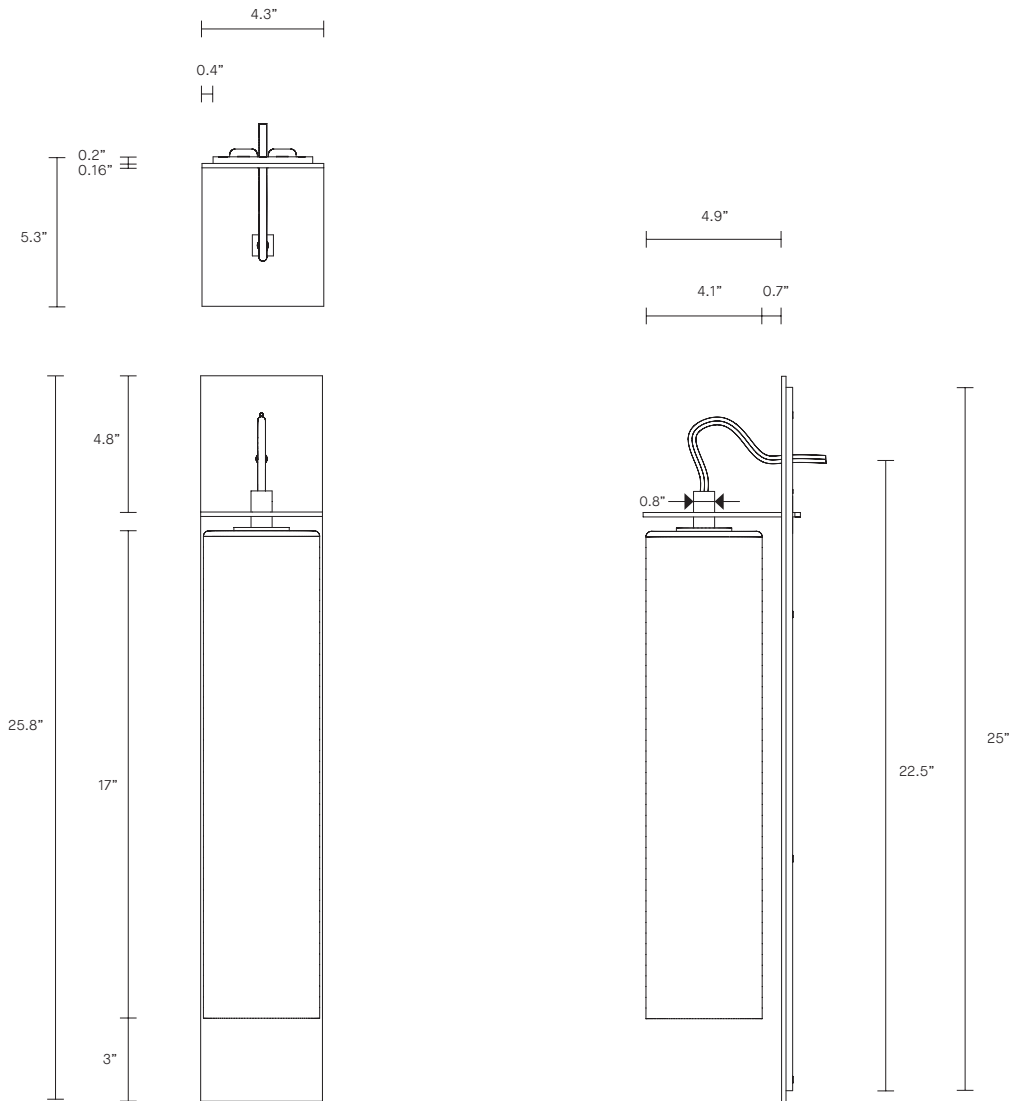

ECLIPSE COLLECTION
TALL WALL SCONCE

UL SPECIFICATION SHEET
NORTH AMERICA

ARTICOLO

ECLIPSE COLLECTION

TALL WALL SCONCE

UL SPECIFICATION SHEET

NORTH AMERICA

EC_TWS_S_UL_19V1

LEAD TIME

8 - 10 weeks

LIGHT SOURCE

240V E14 95mm 60W
2700K warm white
405 lumens
Dimmable
Globe included

WEIGHT

16.5 lb

CERTIFICATION

US/ETL/CA