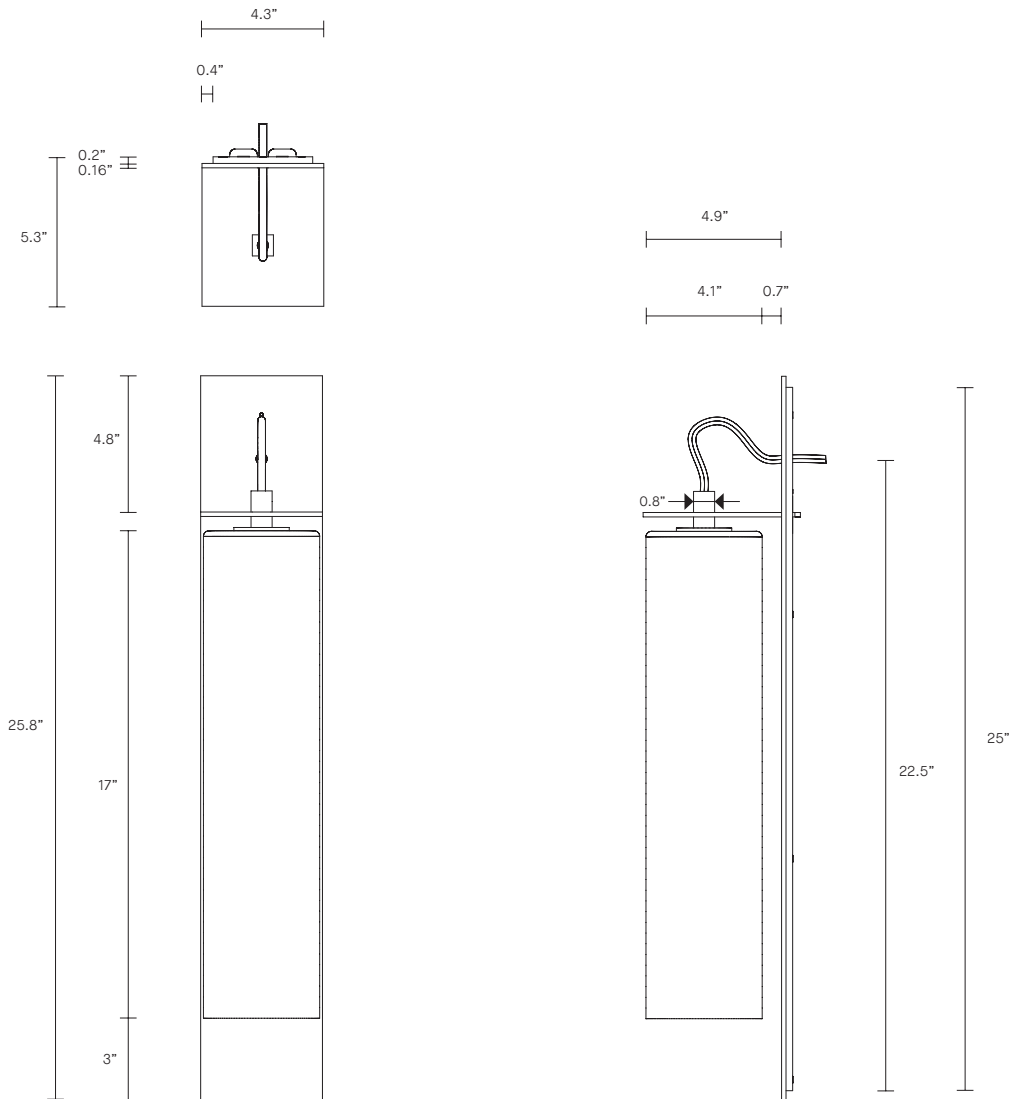

ECLIPSE COLLECTION
TALL WALL SCONCE

UL SPECIFICATION SHEET
NORTH AMERICA

ARTICOLO

ECLIPSE COLLECTION

TALL WALL SCONCE

UL SPECIFICATION SHEET

NORTH AMERICA

EC_TWS_S_UL_20V1

LEAD TIME

8 - 10 weeks

LIGHT SOURCE

110V E12 6W LED
2700K warm white
600 lumens
Dimmable
Globe included

WEIGHT

16.5 lb

CERTIFICATION

US/ETL/CA