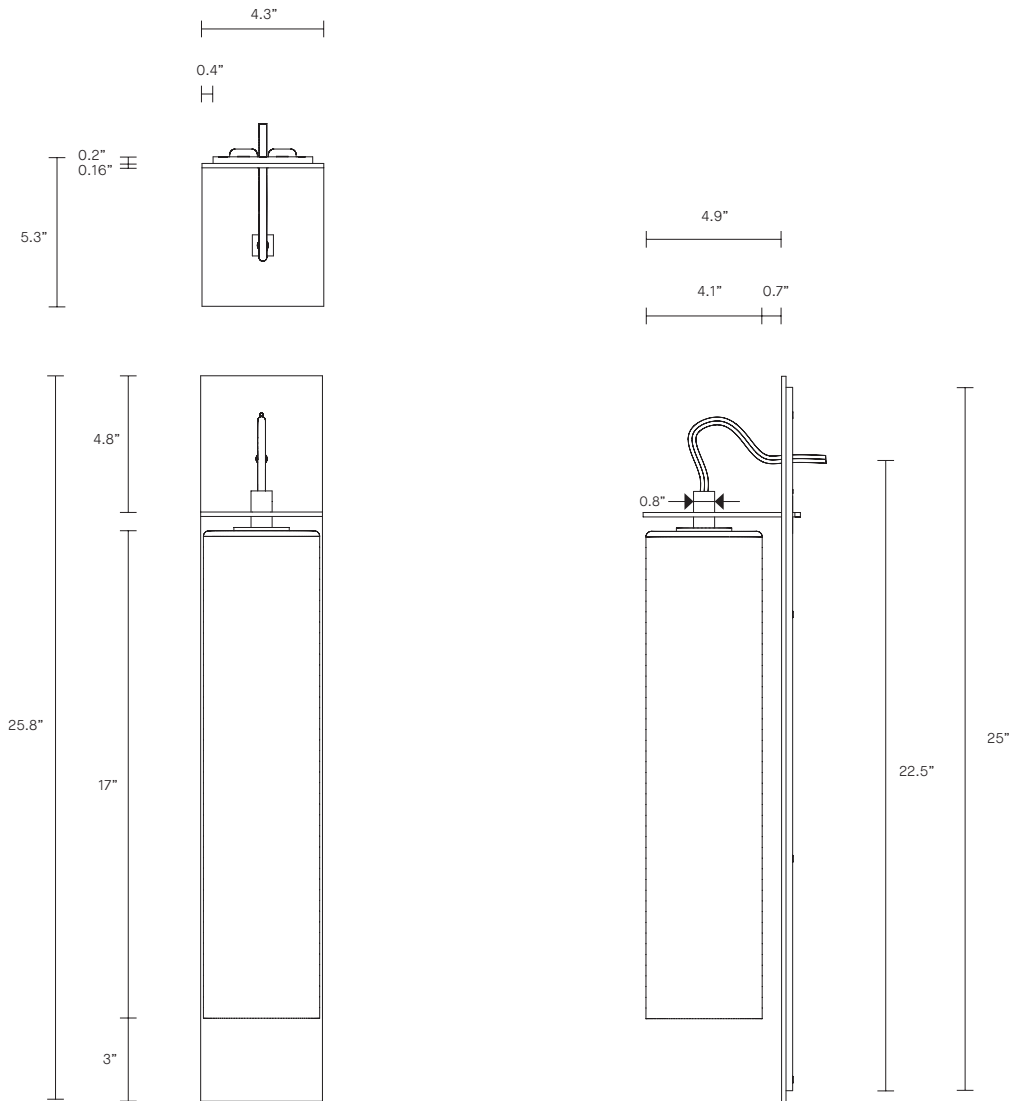

ECLIPSE COLLECTION
TALL WALL SCONCE

UL SPECIFICATION SHEET
NORTH AMERICA

ARTICOLO

ECLIPSE COLLECTION

TALL WALL SCONCE

UL SPECIFICATION SHEET

NORTH AMERICA

EC_TWS_UL_20V2

LEAD TIME

8 - 10 weeks

LIGHT SOURCE

120V E12 4W LED filament
2700K warm white
350 lumens
Dimmable
Globe included

WEIGHT

16.5 lb

CERTIFICATION

US/ETL/CA