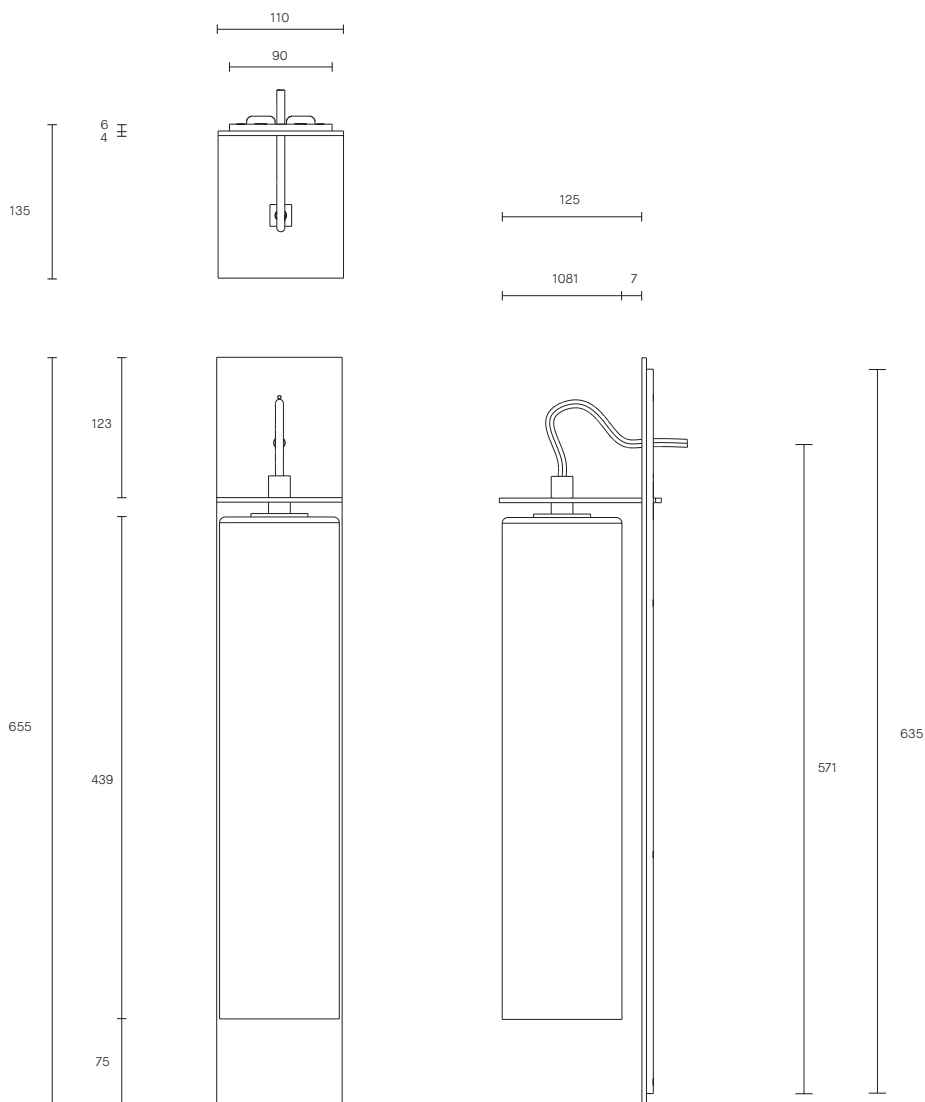

ECLIPSE COLLECTION
TALL WALL SCNCE

SPECIFICATION SHEET
AUSTRALIA / INTERNATIONAL

ECLIPSE COLLECTION

TALL WALL SCONCE

SPECIFICATION SHEET

AUSTRALIA / INTERNATIONAL

EC_TWS_S_AU_19V1

ABOUT ECLIPSE

LEAD TIME

6 - 8 weeks

LIGHT SOURCE

240V E14 95mm 60W

2700K warm white

405 lumens

Dimmable

Globe included