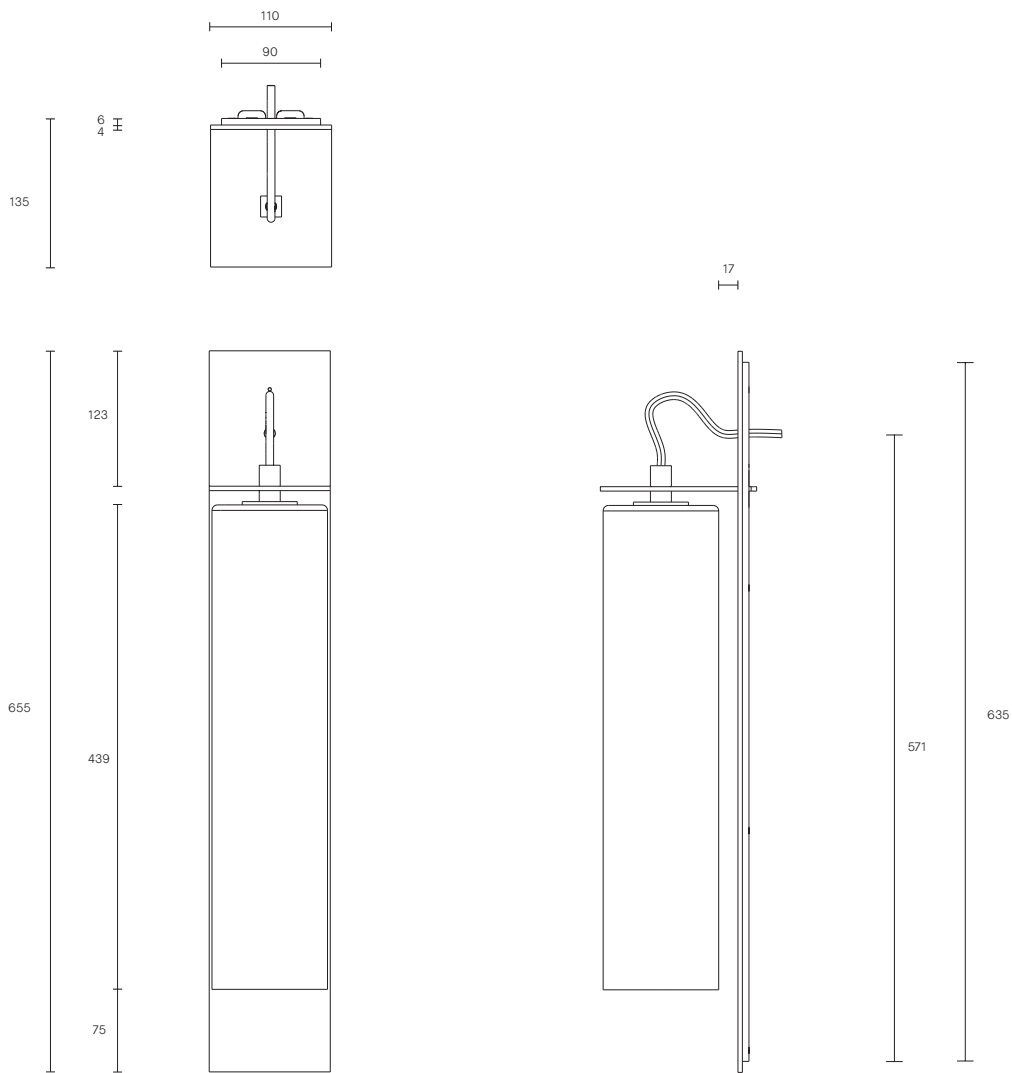

ECLIPSE COLLECTION
TALL WALL SCONCE

SPECIFICATION SHEET
AUSTRALIA / INTERNATIONAL

ECLIPSE COLLECTION

TALL WALL SCONCE

SPECIFICATION SHEET

AUSTRALIA / INTERNATIONAL

EC_TWS_S_AU_20V2

ABOUT ECLIPSE

LEAD TIME

6 - 8 weeks

LIGHT SOURCE

240V E14 Fancy Round 4W LED
2700K warm white
400 lumens
Dimmable
Globe included

WEIGHT

7kg

CERTIFICATION

CE/AU