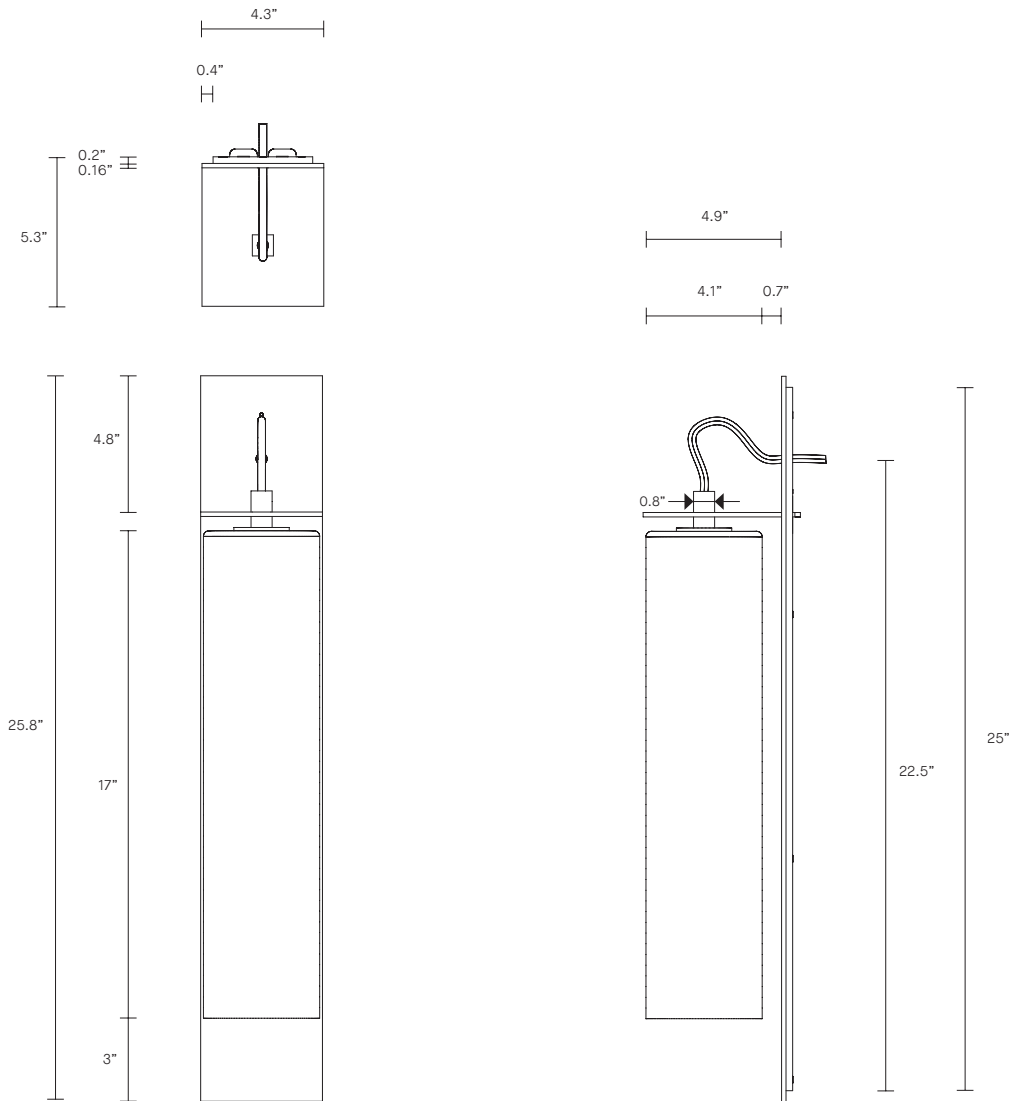

ECLIPSE COLLECTION
TALL WALL SCONCE

UL SPECIFICATION SHEET
NORTH AMERICA

ARTICOLO

ECLIPSE COLLECTION

TALL WALL SCONCE

UL SPECIFICATION SHEET

NORTH AMERICA

EC_TWS_S_UL_19V1

LEAD TIME

8 - 10 weeks

LIGHT SOURCE

240V E14 95mm 60W

2700K warm white

405 lumens

Dimmable

Globe included