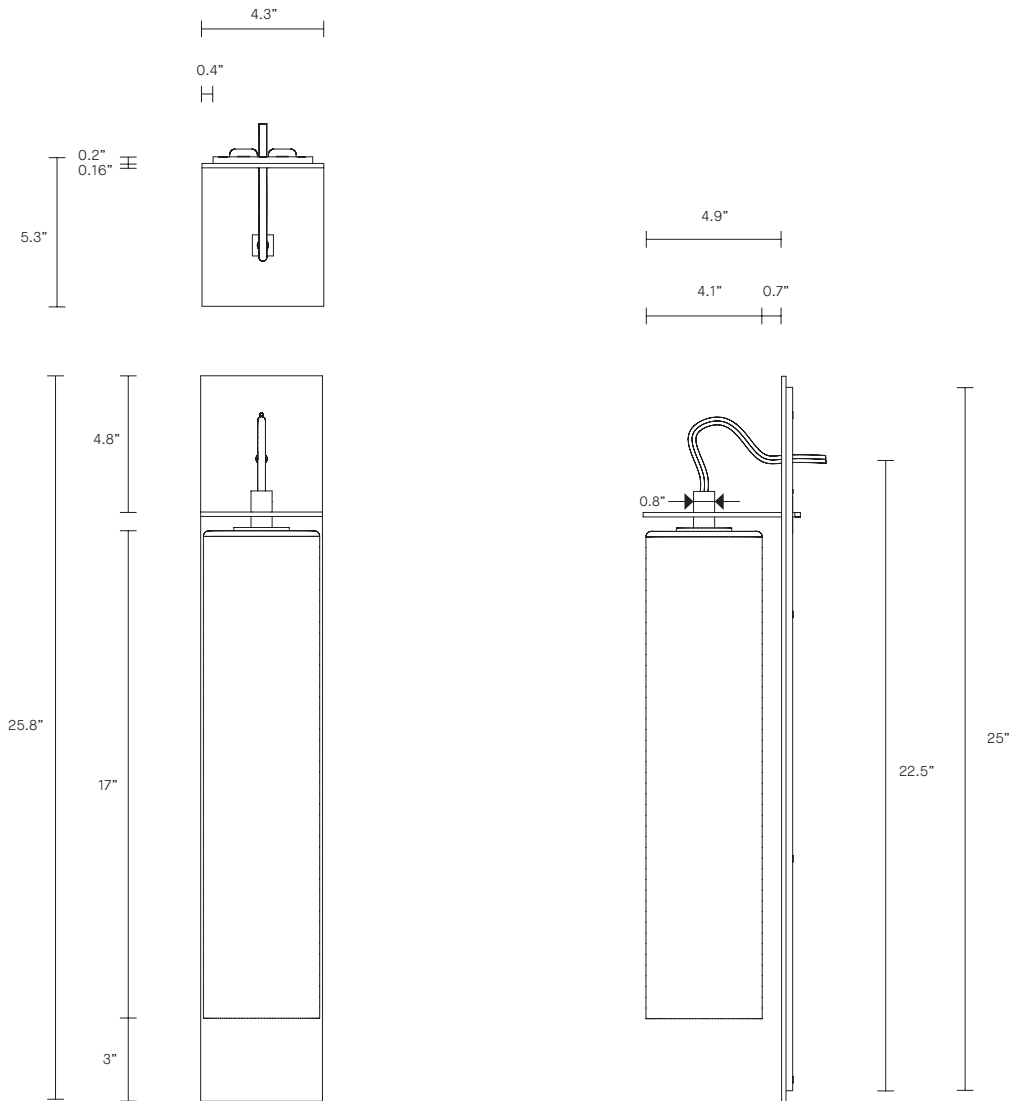

ECLIPSE COLLECTION

TALL WALL SCONCE

UL SPECIFICATION SHEET

NORTH AMERICA

EC_TWS_S_UL_20V1

ABOUT ECLIPSE

Handsome and sophisticated, the Eclipse collection subtly explores the beauty of mouthblown glass. Through its understated form, the elongated shape of the Eclipse draws the eye to the textural contrast of the acid etch detailing on the mouthblown glass.

Thoughtful in form, the cylindrical glass shape of the Eclipse evokes a modern aesthetic that is further defined in the autumnal colour palette of shades such as smoke, grey and white.

The Eclipse shade is removable for easy cleaning.

LEAD TIME

8 - 10 weeks

LIGHT SOURCE

110V E12 6W LED
2700K warm white
600 lumens
Dimmable
Globe included

WEIGHT

16.5 lb

CERTIFICATION

US/ETL/CA

WARRANTY

3 years

FITTING FINISHES

Brass
Mid Bronze
Articolo Black (shown)
Matte White
Brass Shelf
Satin Nickel Shelf

SHADE COMBINATIONS

Grey (shown)
Smoke
Drunken Emerald
Clear and White
2/3 Smoke Frost
2/3 Grey Frost

FLEX CORD COLOURS

Black (shown)
White
Ivory