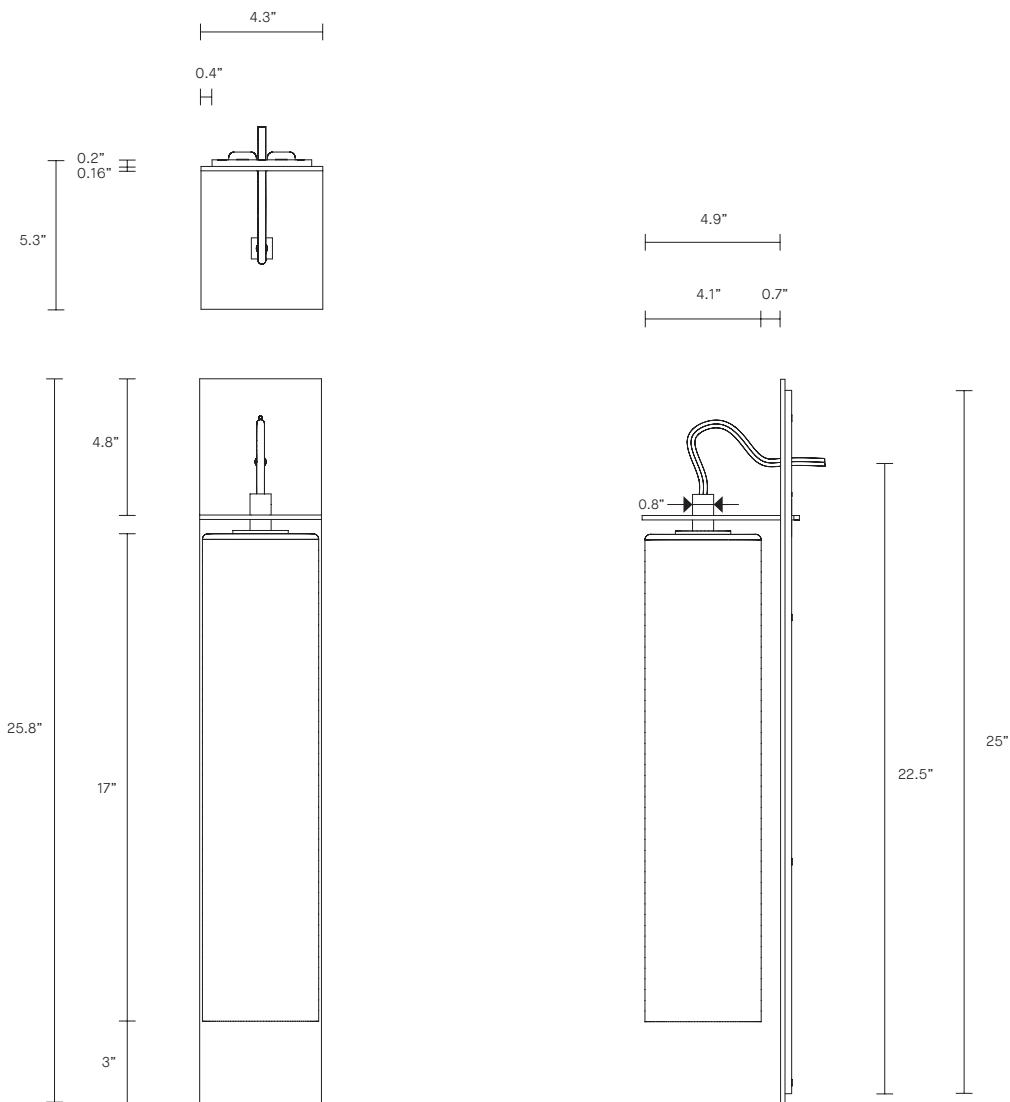

ECLIPSE COLLECTION
TALL WALL SCNCE

UL SPECIFICATION SHEET
NORTH AMERICA

ARTICOLO

ECLIPSE COLLECTION

TALL WALL SCONCE

UL SPECIFICATION SHEET

NORTH AMERICA

EC_TWS_UL_20V2

LEAD TIME

8 - 10 weeks

LIGHT SOURCE

120V E12 4W LED filament
2700K warm white
350 lumens
Dimmable
Globe included

WEIGHT

16.5 lb

CERTIFICATION

US/ETL/CA