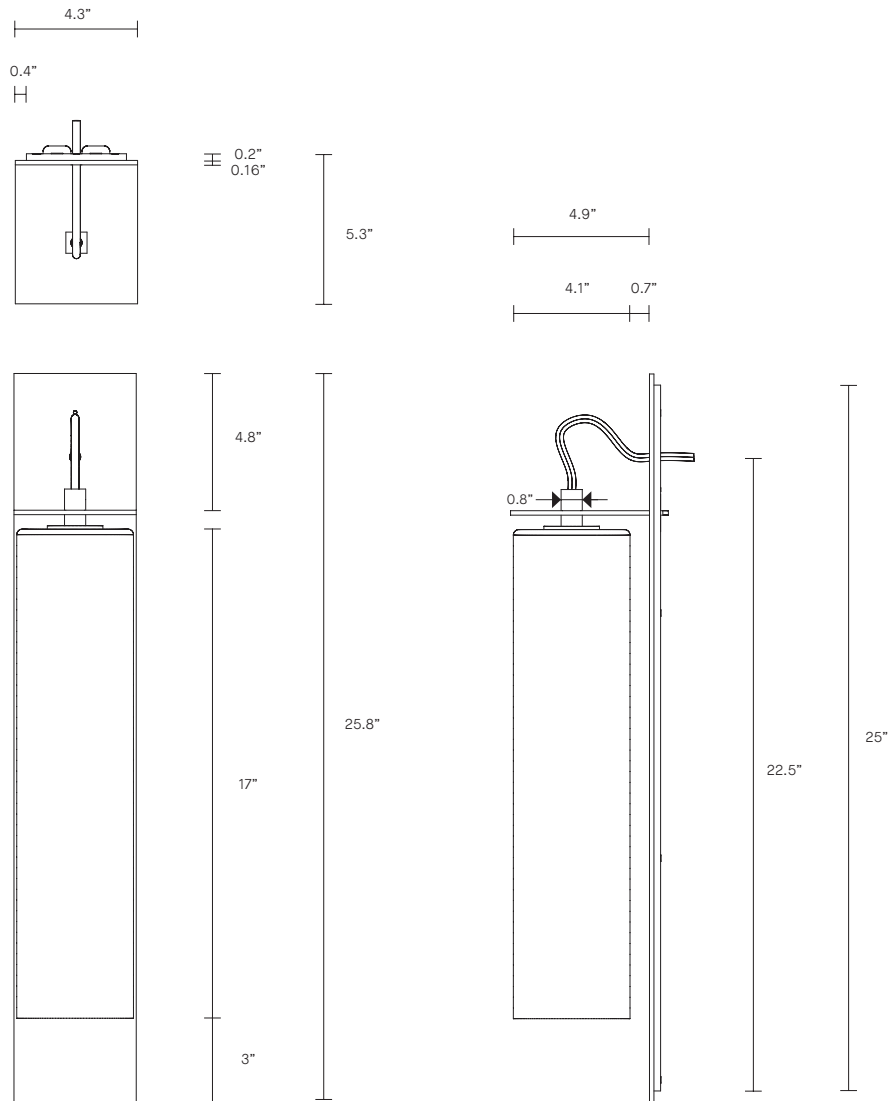

ECLIPSE COLLECTION
TALL WALL SCONCE

UL SPECIFICATION SHEET
NORTH AMERICA

ARTICOLO

ECLIPSE COLLECTION

TALL WALL SCONCE

UL SPECIFICATION SHEET

NORTH AMERICA

EC_TWS_S_L_18V3

LEAD TIME

8 - 10 weeks

LIGHT SOURCE

110V E12 (35W)
Small Fancy Round

Dimmable

INSTALLATION

Supplied with mounting plate to fit 4.0/3.5 Jbox

Escutcheons may be ordered to conceal Jbox openings where needed

(Available in 2/3rds frost detail)