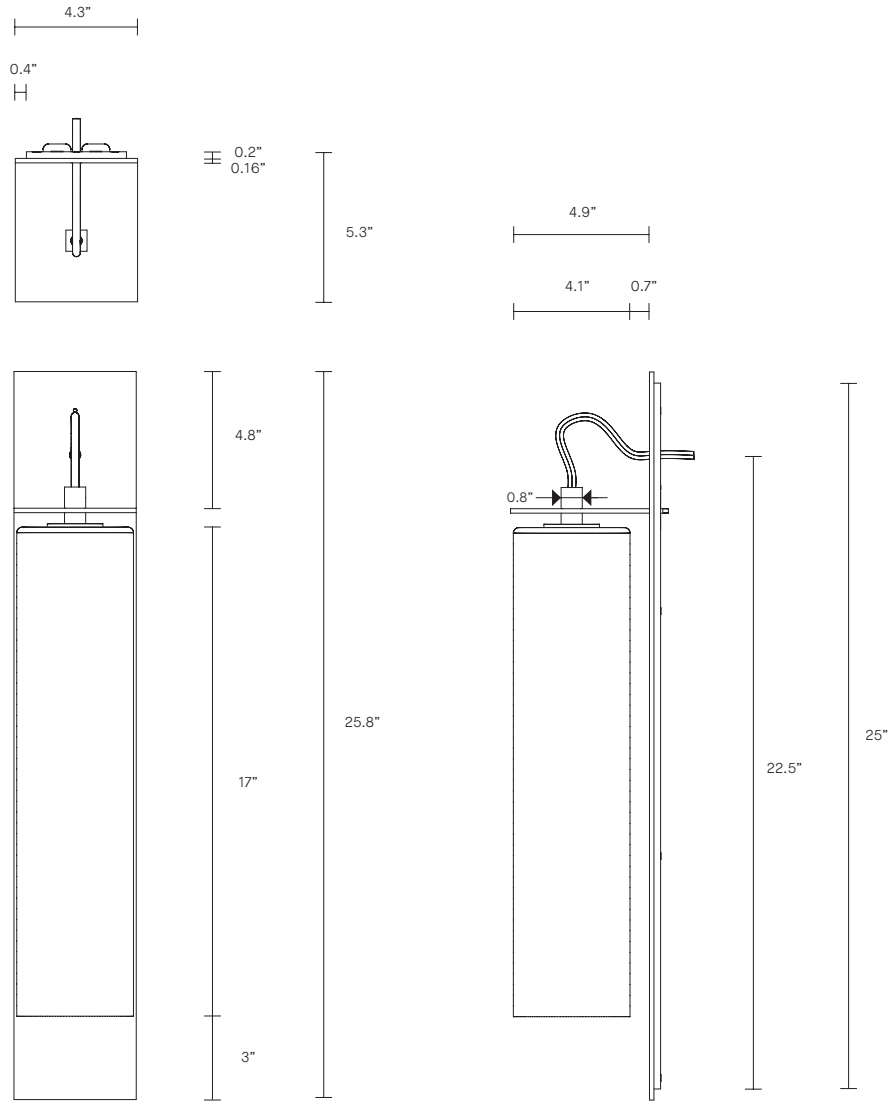

ECLIPSE COLLECTION
TALL WALL SCONCE

UL SPECIFICATION SHEET
NORTH AMERICA

ARTICOLO

ECLIPSE COLLECTION

TALL WALL SCONCE

UL SPECIFICATION SHEET

NORTH AMERICA

EC_TWS_S_L_18V3

ABOUT ECLIPSE

Handsome and sophisticated, the Eclipse collection subtly explores the beauty of mouthblown glass. Through its understated form, the elongated shape of the Eclipse draws the eye to the textural contrast of the acid etch detailing on the mouthblown glass.

LEAD TIME

8 - 10 weeks

LIGHT SOURCE

110V E12 (35W)
Small Fancy Round

Dimmable

INSTALLATION

Supplied with mounting plate to fit 4.0/3.5 Jbox

Escutcheons may be ordered to conceal Jbox openings where needed