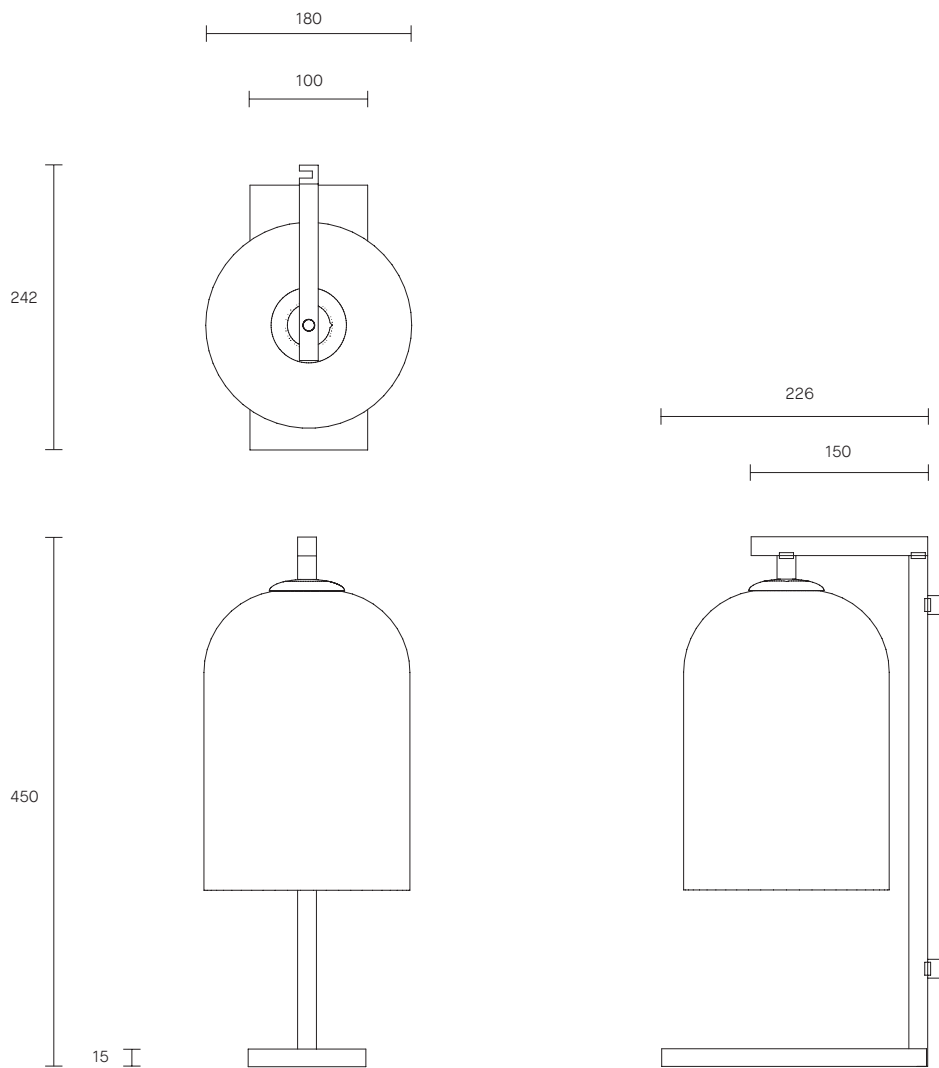

LUMI COLLECTION

TABLE LAMP

SPECIFICATION SHEET

AUSTRALIA / INTERNATIONAL

LU_TL_S_AU_19V3

ABOUT LUMI

Lumi is timeless in its refined elegance and simplicity of form, its distinctive design characterized by one mouthblown glass vessel cocooned in the other. Together, the vessels express feminine fluidity of form while celebrating the subtle striations found in organic mouthblown glass.

The Lumi shades are removable for easy cleaning.

Lumi is available in wall sconce, table lamp, floor lamp and pendant.

LEAD TIME

6 - 8 weeks

LIGHT SOURCE

240V E14 Fancy Round 4W LED
2700K warm white
400 lumens
Globe included

WEIGHT

6kg

CERTIFICATION

CE/AU

WARRANTY

3 years

FITTING FINISHES

Articolo Black (shown)
Matte White
Brass