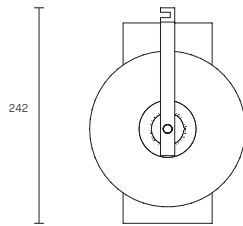

LUMI COLLECTION

TABLE LAMP

SPECIFICATION SHEET

AUSTRALIA / INTERNATIONAL

LU_TL_S_L_19V3

ABOUT LUMI

Lumi is timeless in its refined elegance and simplicity of form, its distinctive design characterized by one mouthblown glass vessel cocooned in the other. Together, the vessels express feminine fluidity of form while celebrating the subtle striations found in organic mouthblown glass.

The Lumi shades are removable for easy cleaning.

Lumi is available in wall sconce, table lamp, floor lamp and pendant.

LEAD TIME

6 - 8 weeks

LIGHT SOURCE

240V E14 95mm 60W

2700K warm white

405 lumens

Dimmable

Globe included

WEIGHT

6kg

CERTIFICATION

CE/AU

WARRANTY

3 years

FITTING FINISHES

Articolo Black (shown)

Matte White

Brass

EXTERIOR SHADE COLOUR

Clear

Smoke

Grey

Drunken Emerald (shown)

INTERIOR SHADE COLOUR

Frosted White

Frosted Smoke

Smoke

Grey

Drunken Emerald (shown)

FLEX CORD COLOURS

Black (shown)

White

Natural Linen

Mid Grey

Black and White