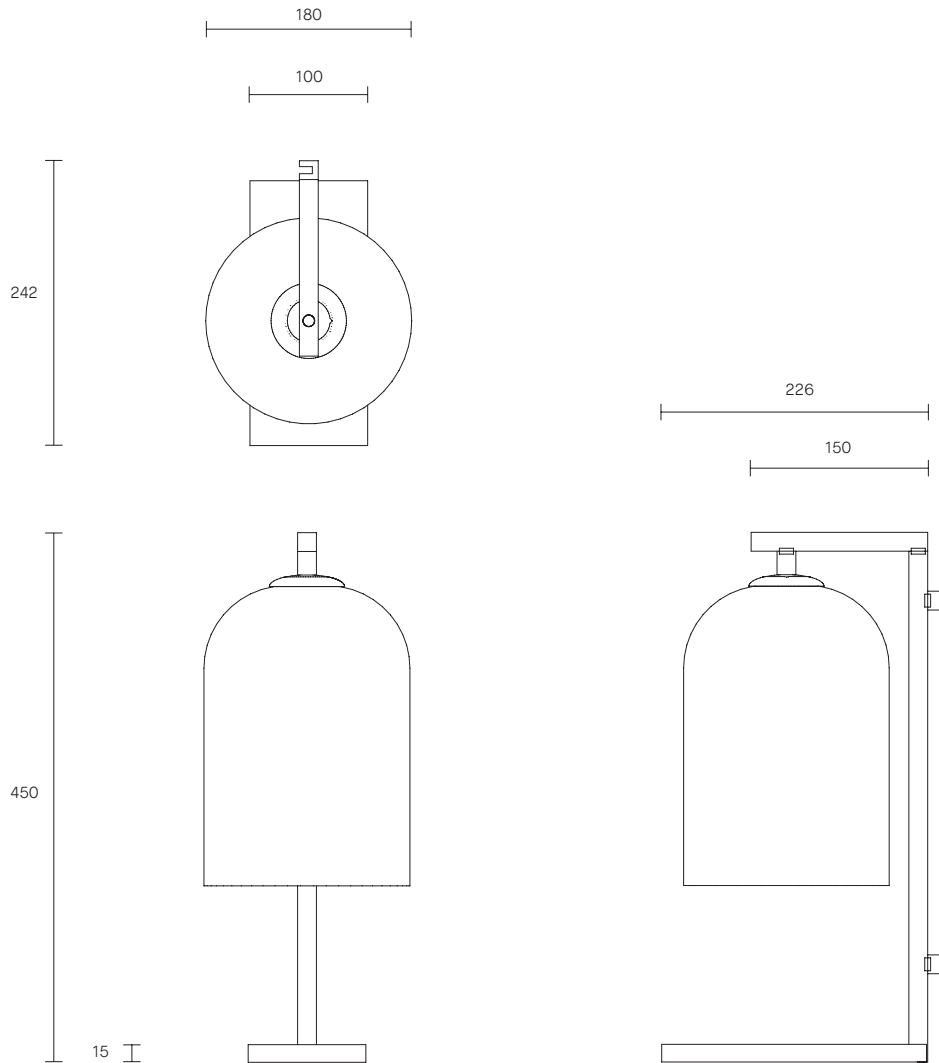

LUMI COLLECTION

TABLE LAMP

SPECIFICATION SHEET

AUSTRALIA / INTERNATIONAL

LU_TL_S_AU_20V1

ABOUT LUMI

Lumi is timeless in its refined elegance and simplicity of form, its distinctive design characterized by one mouthblown glass vessel cocooned in the other. Together, the vessels express feminine fluidity of form while celebrating the subtle striations found in organic mouthblown glass.

The Lumi shades are removable for easy cleaning.

Lumi is available in wall sconce, table lamp, floor lamp and pendant.

LEAD TIME

6 - 8 weeks

LIGHT SOURCE

240V E14 Fancy Round 4W LED
2700K warm white
400 lumens
Globe included

WEIGHT

6kg

CERTIFICATION

CE/AU

WARRANTY

3 years

FITTING FINISHES

Articolo Black (shown)
Matte White
Brass