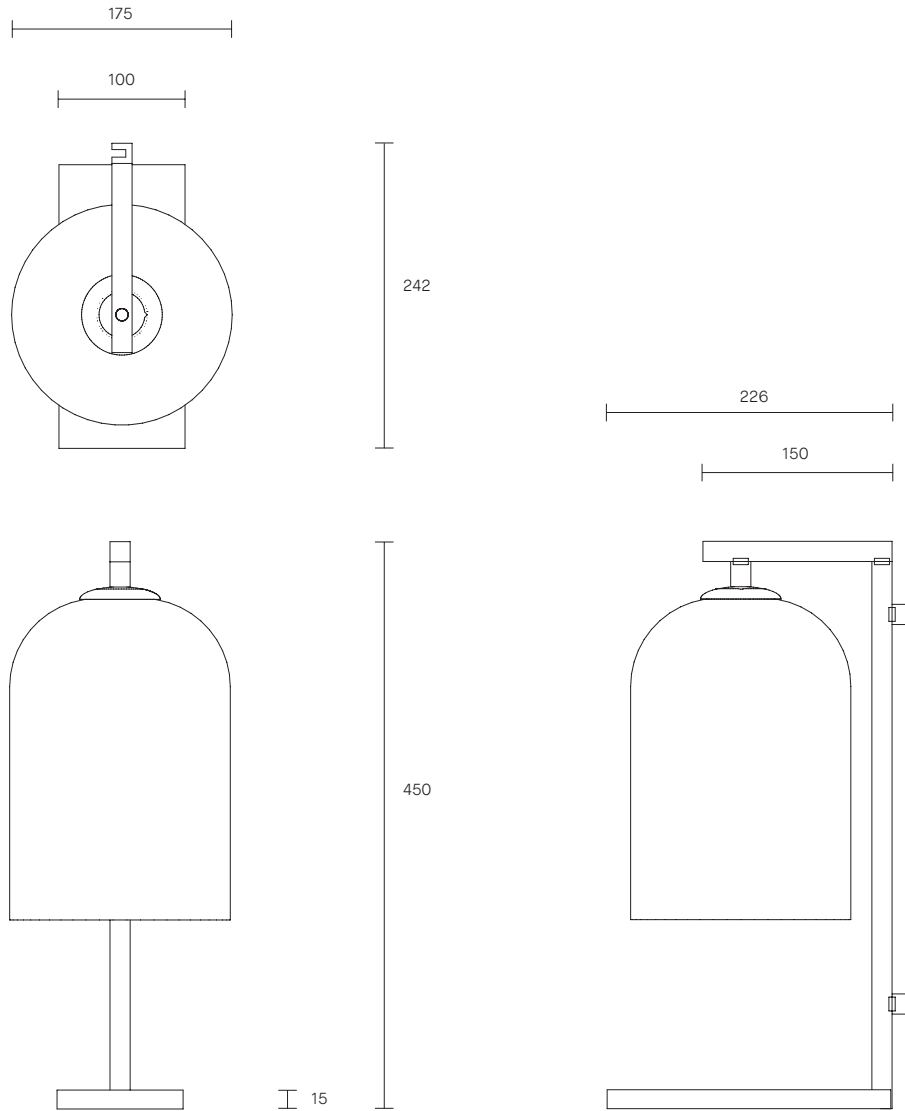

LUMI COLLECTION
TABLE LAMP

SPECIFICATION SHEET
AUSTRALIA / INTERNATIONAL

ARTICOLO

LUMI COLLECTION

TABLE LAMP

SPECIFICATION SHEET

AUSTRALIA / INTERNATIONAL

LU_TL_S_AU_18V3

The Lumi shades are removable for easy cleaning.

Lumi is available in wall sconce, table lamp, floor lamp and pendant.

LEAD TIME

6 - 8 weeks

LIGHT SOURCE

240V, E14 small fancy round (35W)

WEIGHT

6 kg