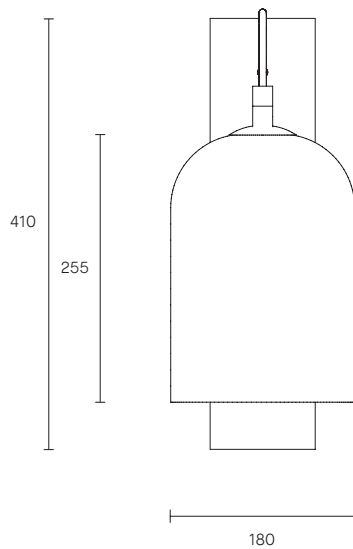

LUMI COLLECTION

WALL SCONCE

SPECIFICATION SHEET

AUSTRALIA / INTERNATIONAL

LU_WS_S_AU_19V3

ABOUT LUMI

Lumi is timeless in its refined elegance and simplicity of form, its distinctive design characterized by one mouthblown glass vessel cocooned in the other. Together, the vessels express feminine fluidity of form while celebrating the subtle striations found in organic mouthblown glass.

The Lumi shades are removable for easy cleaning.

Lumi is available in wall sconce, table lamp, floor lamp and pendant.

LEAD TIME

6 - 8 weeks

LIGHT SOURCE

240V E14 Fancy Round 4W LED
2700K warm white
400 lumens
Dimmable
Globe included

WEIGHT

5kg

SMALL LUMI DIMENSIONS

Shade 130 x 130 x 175mm
Backplate 285 x 100mm

CERTIFICATION

CE/AU

WARRANTY

3 years

FITTING FINISHES

Articolo Black (shown)
Matte White
Brass
Brass Arm Detail

EXTERIOR SHADE COLOUR

Clear
Smoke
Grey
Drunken Emerald (shown)

INTERIOR SHADE COLOUR

Frosted White
Frosted Smoke
Smoke
Grey
Drunken Emerald (shown)

FLEX CORD COLOURS

Black (shown)
White
Natural Linen
Mid Grey
Black and White