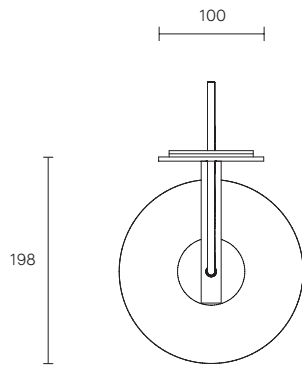

LUMI COLLECTION

WALL SCONCE

SPECIFICATION SHEET

AUSTRALIA / INTERNATIONAL

LU_WS_S_AU_19V3

ABOUT LUMI

Lumi is timeless in its refined elegance and simplicity of form, its distinctive design characterized by one mouthblown glass vessel cocooned in the other. Together, the vessels express feminine fluidity of form while celebrating the subtle striations found in organic mouthblown glass.

The Lumi shades are removable for easy cleaning.

Lumi is available in wall sconce, table lamp, floor lamp and pendant.

LEAD TIME

6 - 8 weeks

LIGHT SOURCE

240V E14 Fancy Round 4W LED
2700K warm white
400 lumens
Dimmable
Globe included

WEIGHT

5kg

SMALL LUMI DIMENSIONS

Shade 130 x 130 x 175mm
Backplate 285 x 100mm

CERTIFICATION

CE/AU

WARRANTY

3 years

FITTING FINISHES

Articolo Black (shown)
Matte White
Brass
Brass Arm Detail

EXTERIOR SHADE COLOUR

Clear
Smoke
Grey
Drunken Emerald (shown)

INTERIOR SHADE COLOUR

Frosted White
Frosted Smoke
Smoke
Grey
Drunken Emerald (shown)

FLEX CORD COLOURS

Black (shown)
White
Natural Linen
Mid Grey
Black and White