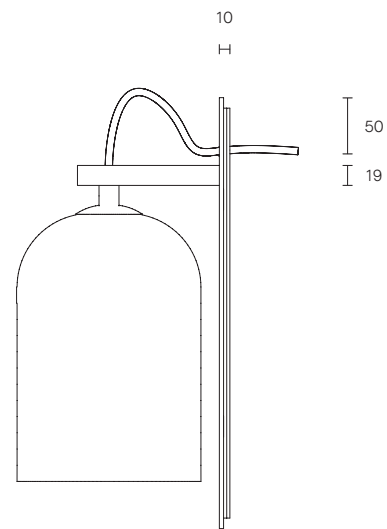

LUMI COLLECTION

WALL SCONCE

SPECIFICATION SHEET

AUSTRALIA / INTERNATIONAL

LU_WS_S_AU_19V3

ABOUT LUMI

Lumi is timeless in its refined elegance and simplicity of form, its distinctive design characterized by one mouthblown glass vessel cocooned in the other. Together, the vessels express feminine fluidity of form while celebrating the subtle striations found in organic mouthblown glass.

The Lumi shades are removable for easy cleaning.

Lumi is available in wall sconce, table lamp, floor lamp and pendant.

LEAD TIME

6 - 8 weeks

LIGHT SOURCE

240V E14 Fancy Round 4W LED
2700K warm white
400 lumens
Dimmable
Globe included

WEIGHT

5kg

SMALL LUMI DIMENSIONS

Shade 130 x 130 x 175mm
Backplate 285 x 100mm

CERTIFICATION

CE/AU

WARRANTY

3 years

FITTING FINISHES

Articolo Black (shown)
Matte White
Brass
Brass Arm Detail

EXTERIOR SHADE COLOUR

Clear
Smoke
Grey
Drunken Emerald (shown)

INTERIOR SHADE COLOUR

Frosted White
Frosted Smoke
Smoke
Grey
Drunken Emerald (shown)

FLEX CORD COLOURS

Black (shown)
White
Natural Linen
Mid Grey
Black and White