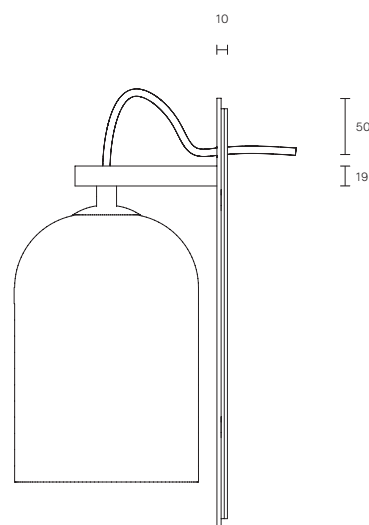

LUMI COLLECTION

WALL SCONCE

SPECIFICATION SHEET

AUSTRALIA / INTERNATIONAL

LU_WS_S_L_19V3

ABOUT LUMI

Lumi is timeless in its refined elegance and simplicity of form, its distinctive design characterized by one mouthblown glass vessel cocooned in the other. Together, the vessels express feminine fluidity of form while celebrating the subtle striations found in organic mouthblown glass.

Dimmable

Globe included

WEIGHT

5kg

SMALL LUMI DIMENSIONS

Shade 130 x 130 x 175mm

Backplate 285 x 100mm

CERTIFICATION