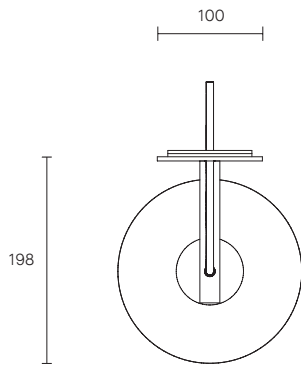

LUMI COLLECTION

WALL SCONCE

SPECIFICATION SHEET

AUSTRALIA / INTERNATIONAL

LU_WS_S_AU_20V1

ABOUT LUMI

Lumi is timeless in its refined elegance and simplicity of form, its distinctive design characterized by one mouthblown glass vessel cocooned in the other. Together, the vessels express feminine fluidity of form while celebrating the subtle striations found in organic mouthblown glass.

The Lumi shades are removable for easy cleaning.

Lumi is available in wall sconce, table lamp, floor lamp and pendant.

LEAD TIME

6 - 8 weeks

LIGHT SOURCE

240V E14 Fancy Round 4W LED
2700K warm white
400 lumens
Dimmable
Globe included

WEIGHT

5kg

SMALL LUMI DIMENSIONS

Shade 130 x 130 x 175mm
Backplate 285 x 100mm

CERTIFICATION

CE/AU

WARRANTY

3 years