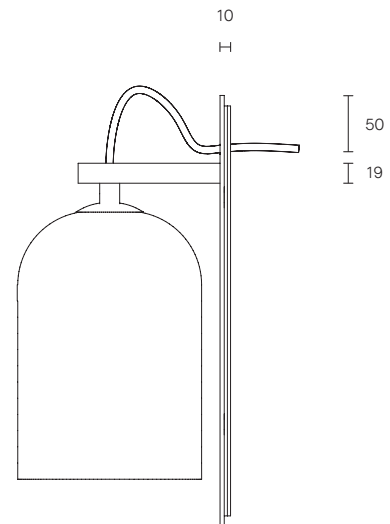

LUMI COLLECTION

WALL SCONCE

SPECIFICATION SHEET

AUSTRALIA / INTERNATIONAL

LU_WS_S_AU_20V1

ABOUT LUMI

Lumi is timeless in its refined elegance and simplicity of form, its distinctive design characterized by one mouthblown glass vessel cocooned in the other. Together, the vessels express feminine fluidity of form while celebrating the subtle striations found in organic mouthblown glass.

The Lumi shades are removable for easy cleaning.

Lumi is available in wall sconce, table lamp, floor lamp and pendant.

LEAD TIME

6 - 8 weeks

LIGHT SOURCE

240V E14 Fancy Round 4W LED
2700K warm white
400 lumens
Dimmable
Globe included

WEIGHT

5kg

SMALL LUMI DIMENSIONS

Shade 130 x 130 x 175mm
Backplate 285 x 100mm

CERTIFICATION

CE/AU

WARRANTY

3 years