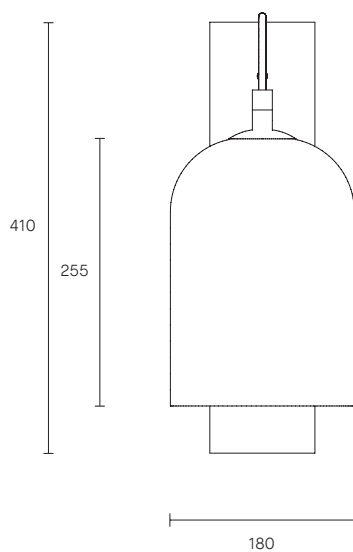

LUMI COLLECTION

WALL SCONCE

SPECIFICATION SHEET

AUSTRALIA / INTERNATIONAL

LU_WS_S_AU_20V1

ABOUT LUMI

Lumi is timeless in its refined elegance and simplicity of form, its distinctive design characterized by one mouthblown glass vessel cocooned in the other. Together, the vessels express feminine fluidity of form while celebrating the subtle striations found in organic mouthblown glass.

The Lumi shades are removable for easy cleaning.

Lumi is available in wall sconce, table lamp, floor lamp and pendant.

LEAD TIME

6 - 8 weeks

LIGHT SOURCE

240V E14 Fancy Round 4W LED
2700K warm white
400 lumens
Dimmable
Globe included

WEIGHT

5kg

SMALL LUMI DIMENSIONS

Shade 130 x 130 x 175mm
Backplate 285 x 100mm

CERTIFICATION

CE/AU

WARRANTY

3 years

FITTING FINISHES

Articolo Black (shown)
Matte White
Brass
Brass Arm Detail

EXTERIOR SHADE COLOUR

Clear
Smoke
Grey
Drunken Emerald (shown)

INTERIOR SHADE COLOUR

Frosted White
Frosted Smoke
Smoke
Grey
Drunken Emerald (shown)

FLEX CORD COLOURS

Black (shown)
White
Natural Linen
Light Grey Linen
Black and White