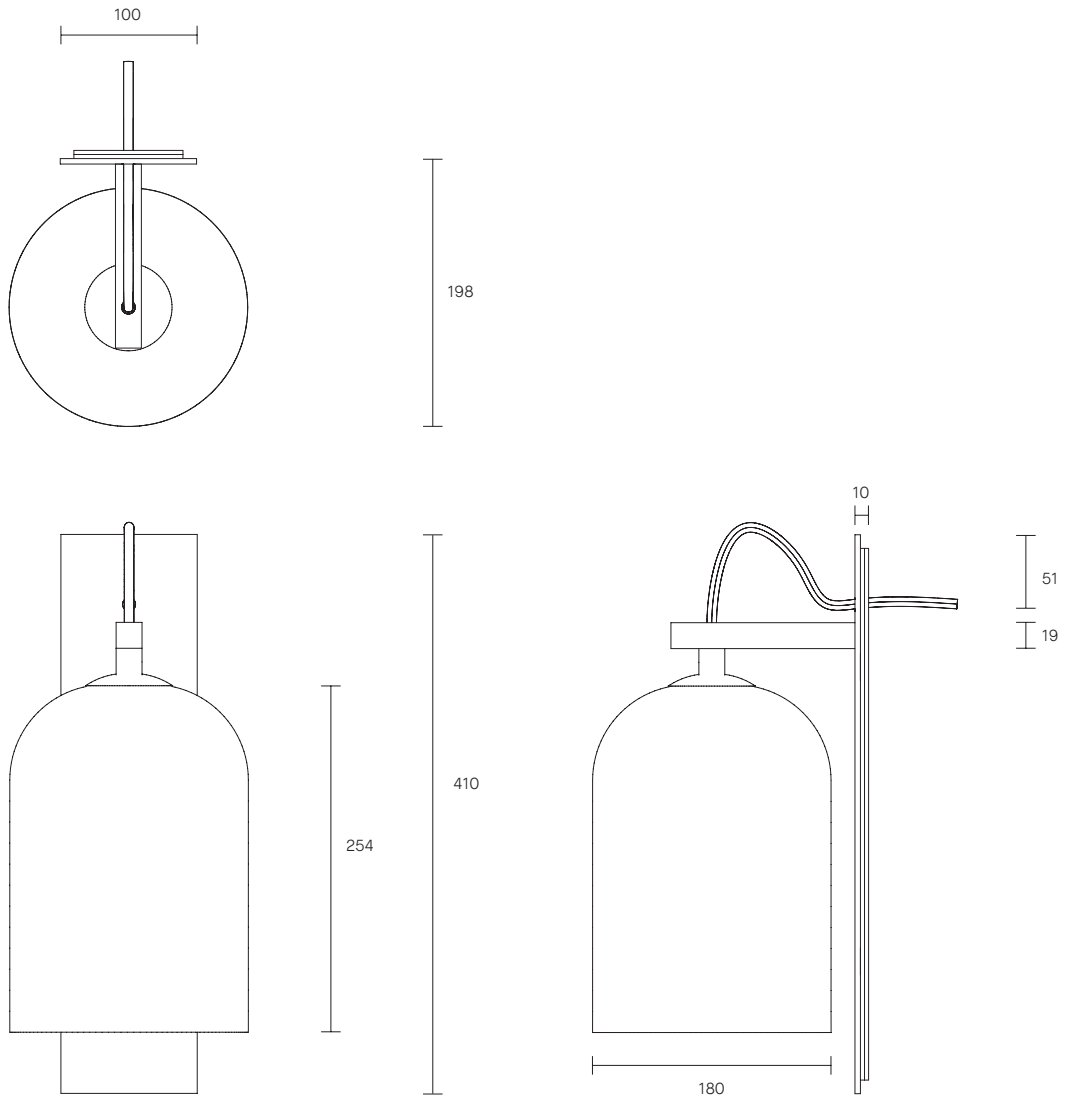

LUMI COLLECTION
LARGE WALL SCONCE

SPECIFICATION SHEET
AUSTRALIA / INTERNATIONAL

ARTICOLO

LUMI COLLECTION

LARGE WALL SCONCE

SPECIFICATION SHEET

AUSTRALIA / INTERNATIONAL

LU_LWS_S_AU_18V3

ABOUT LUMI

Lumi is timeless in its refined elegance and simplicity of form, its distinctive design characterized by one mouthblown glass vessel cocooned in the other. Together, the vessels express feminine fluidity of form while celebrating the subtle striations found in organic mouthblown glass.

The Lumi shades are removable for easy cleaning.

Lumi is available in wall sconce, table lamp, floor lamp and pendant.

LEAD TIME

6 - 8 weeks

LIGHT SOURCE

240V, E14 small fancy round (35W)

Dimmable

WEIGHT

4.5 kg

FITTING FINISH

Articolo Black (cover)
Matte White
Brass Arm Detail

FLEX CORD COLOURS

Black (cover)
White
Natural Linen
Mid Grey
Black and White

SHADE COMBINATIONS

Smoke / Smoke
Smoke /Frosted Smoke
Grey / Grey
Clear / White
Drunken Emerald /
Drunken Emerald (cover)
(Outer shade listed first/inner shade listed second)