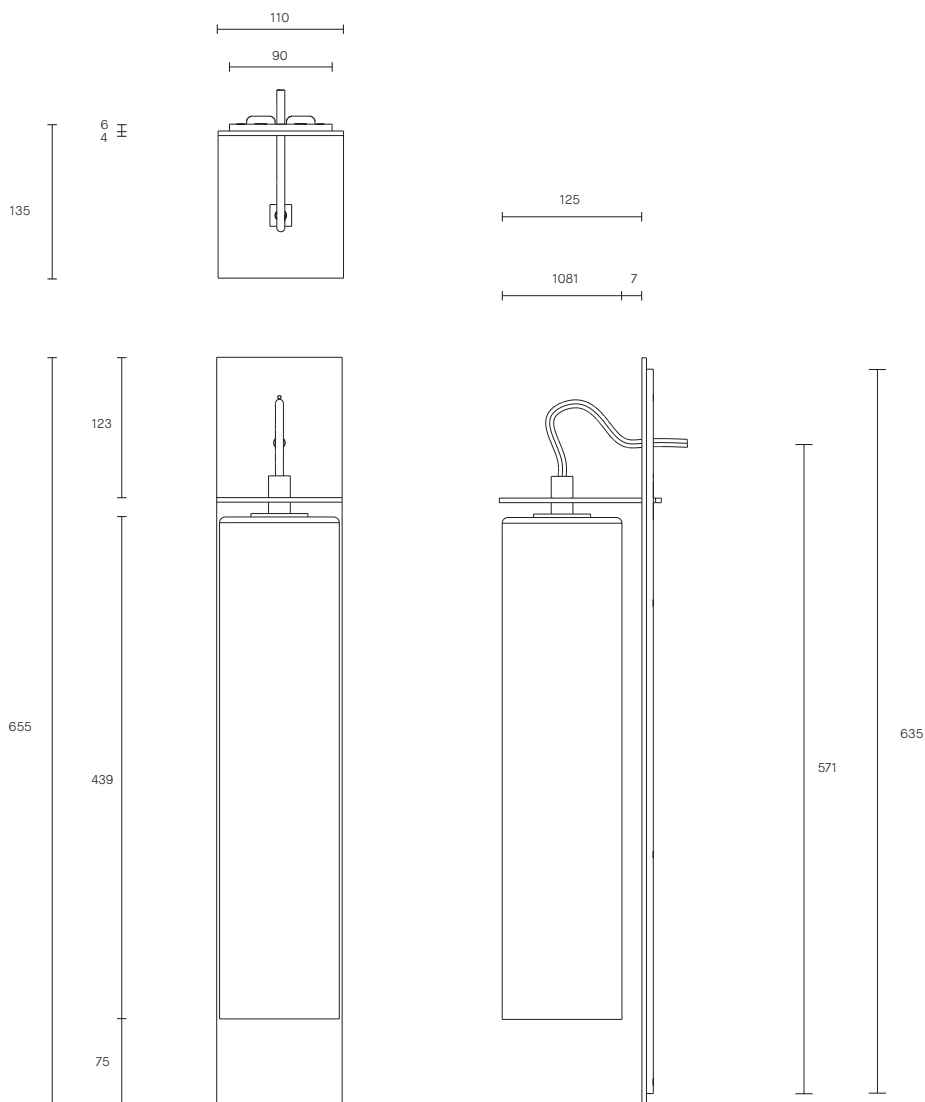

ECLIPSE COLLECTION
TALL WALL SCONCE

SPECIFICATION SHEET
AUSTRALIA / INTERNATIONAL

ECLIPSE COLLECTION

TALL WALL SCONCE

SPECIFICATION SHEET

AUSTRALIA / INTERNATIONAL

EC_TWS_S_AU_19V1

ABOUT ECLIPSE

LEAD TIME

6 - 8 weeks

LIGHT SOURCE

240V E14 95mm 60W

2700K warm white

405 lumens

Dimmable

Globe included