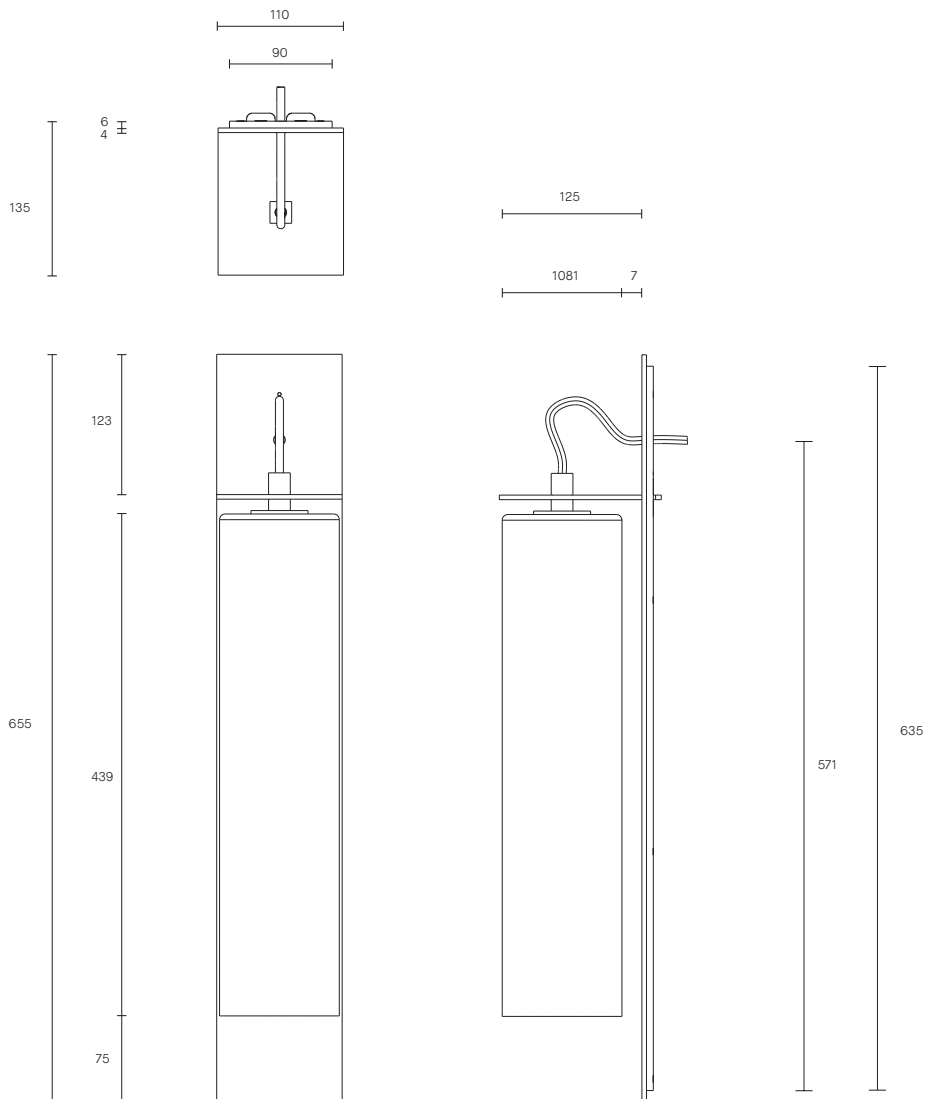

ECLIPSE COLLECTION
TALL WALL SCONCE

SPECIFICATION SHEET
AUSTRALIA / INTERNATIONAL

ECLIPSE COLLECTION

TALL WALL SCONCE

SPECIFICATION SHEET

AUSTRALIA / INTERNATIONAL

EC_TWS_S_AU_19V1

ABOUT ECLIPSE

LEAD TIME

6 - 8 weeks

LIGHT SOURCE

240V E14 95mm 60W
2700K warm white
405 lumens
Dimmable
Globe included

WEIGHT

7kg

CERTIFICATION

CE/AU