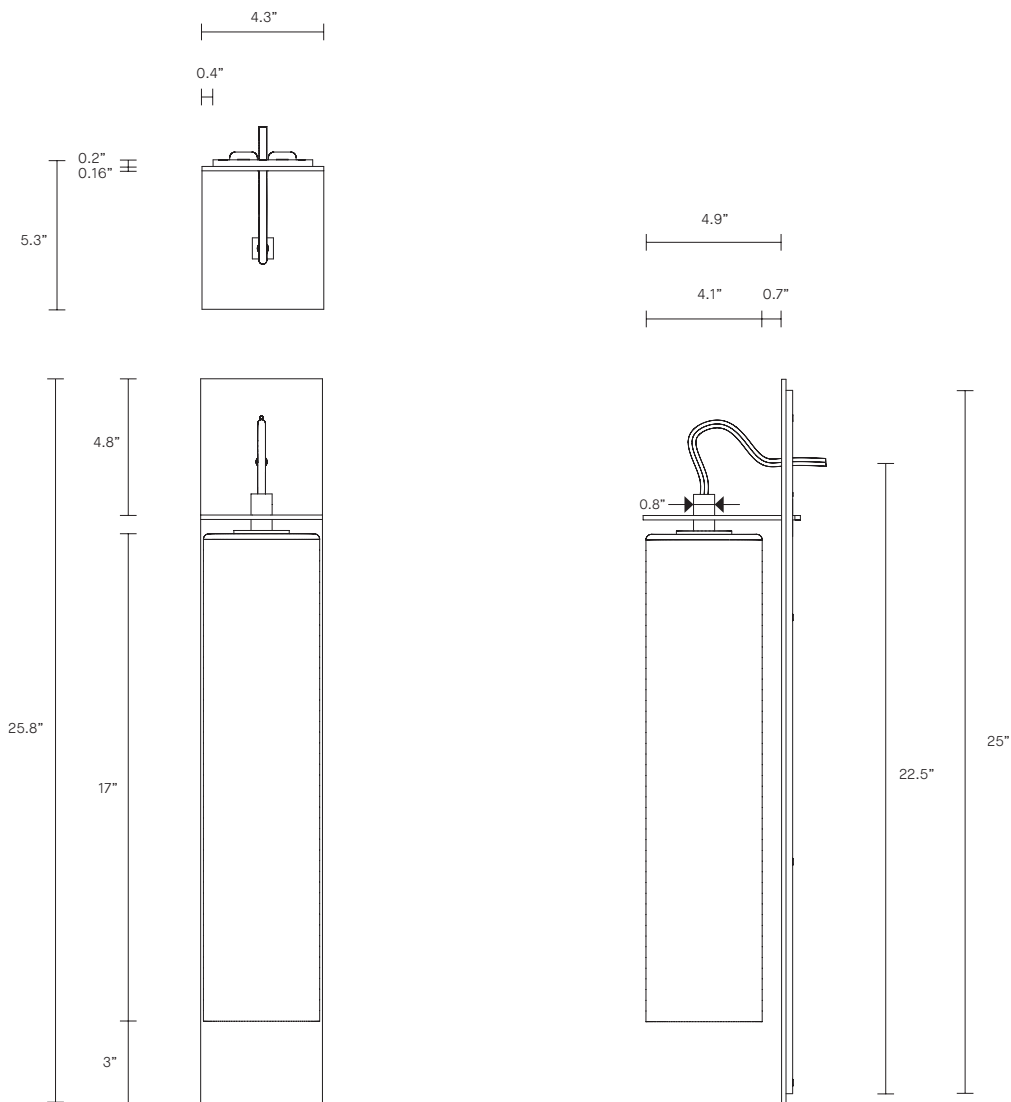

ECLIPSE COLLECTION
TALL WALL SCONCE

UL SPECIFICATION SHEET
NORTH AMERICA

ARTICOLO

ECLIPSE COLLECTION

TALL WALL SCONCE

UL SPECIFICATION SHEET

NORTH AMERICA

EC_TWS_S_UL_19V1

LEAD TIME

8 - 10 weeks

LIGHT SOURCE

240V E14 95mm 60W
2700K warm white
405 lumens
Dimmable
Globe included

WEIGHT

16.5 lb

CERTIFICATION

US/ETL/CA