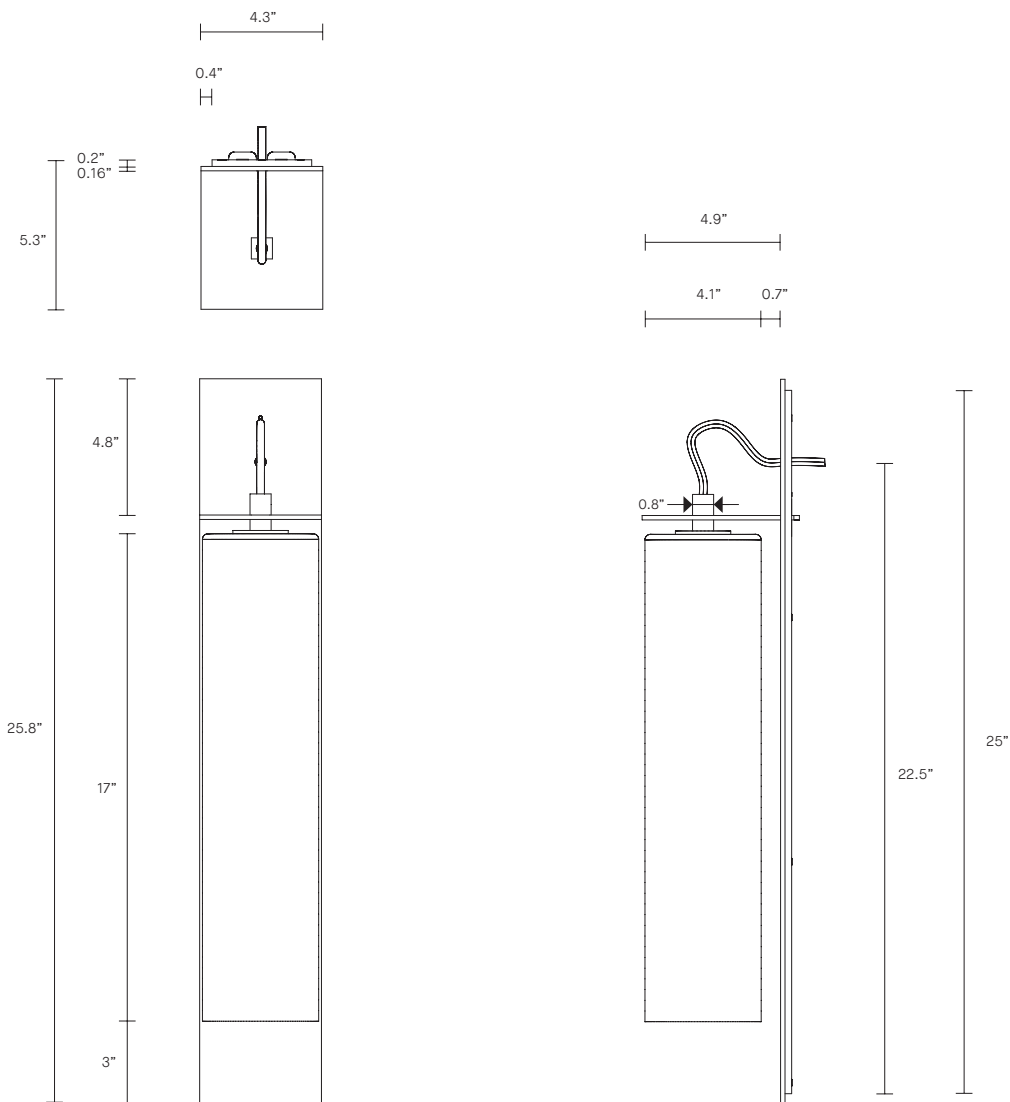

ECLIPSE COLLECTION
TALL WALL SCONCE

UL SPECIFICATION SHEET
NORTH AMERICA

ARTICOLO

ECLIPSE COLLECTION

TALL WALL SCONCE

UL SPECIFICATION SHEET

NORTH AMERICA

EC_TWS_UL_20V2

LEAD TIME

8 - 10 weeks

LIGHT SOURCE

120V E12 4W LED filament
2700K warm white
350 lumens
Dimmable
Globe included

WEIGHT

16.5 lb

CERTIFICATION

US/ETL/CA