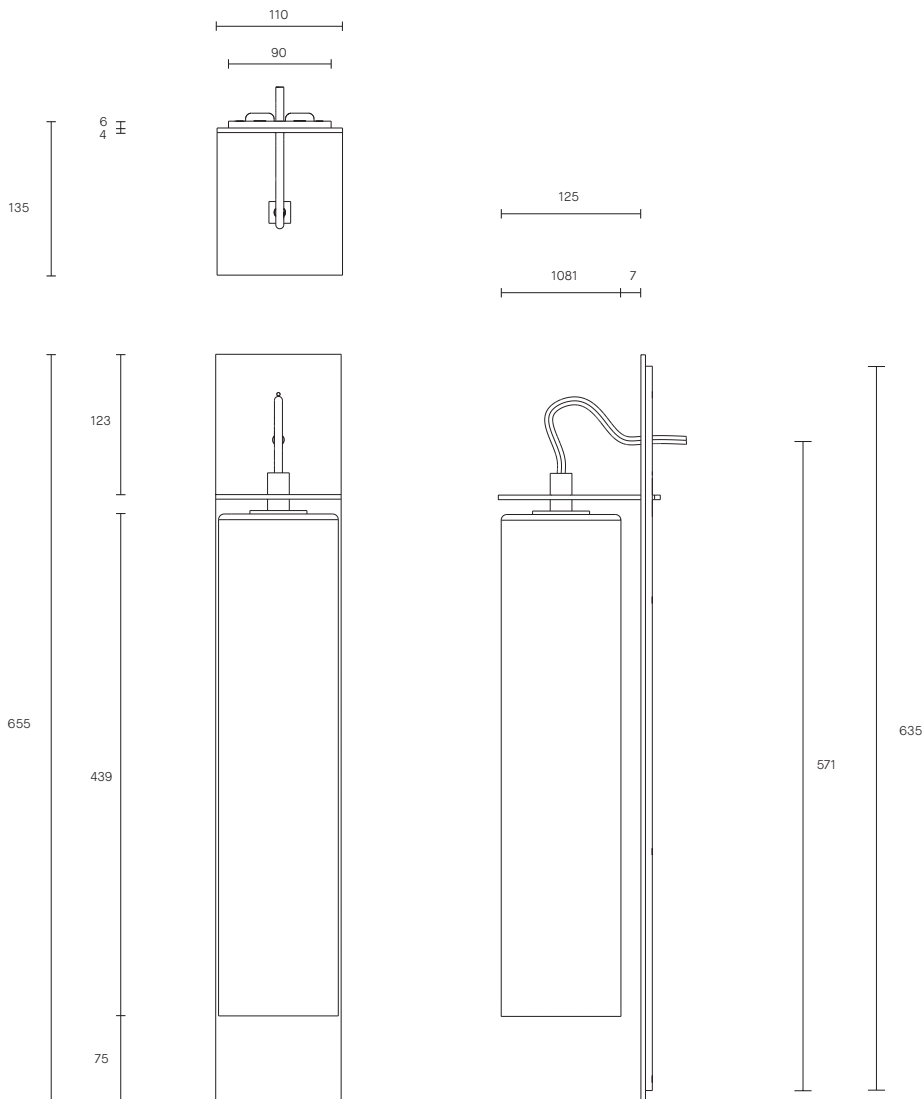

ECLIPSE COLLECTION

TALL WALL SCONCE

SPECIFICATION SHEET

AUSTRALIA / INTERNATIONAL

EC_TWS_S_AU_19V1

ABOUT ECLIPSE

Handsome and sophisticated, the Eclipse collection subtly explores the beauty of mouthblown glass. Through its understated form, the elongated shape of the Eclipse draws the eye to the textural contrast of the acid etch detailing on the mouthblown glass.

Thoughtful in form, the cylindrical glass shape of the Eclipse evokes a modern aesthetic that is further defined in the autumnal colour palette of shades such as smoke, grey and white.

The Eclipse shade is removable for easy cleaning.

LEAD TIME

6 - 8 weeks

LIGHT SOURCE

240V E14 95mm 60W

2700K warm white

405 lumens

Dimmable

Globe included

WEIGHT

7kg

CERTIFICATION

CE/AU

WARRANTY

3 years

FITTING FINISHES

Brass

Mid Bronze

Articolo Black (shown)

Matte White

Brass Shelf

SHADE COMBINATIONS

Grey

Smoke (shown)

Drunken Emerald

Clear and White

2/3 Smoke Frost

2/3 Grey Frost

2/3 White Frost

FLEX CORD COLOURS

Black (shown)

White

Natural Linen

Mid Grey

Black and White