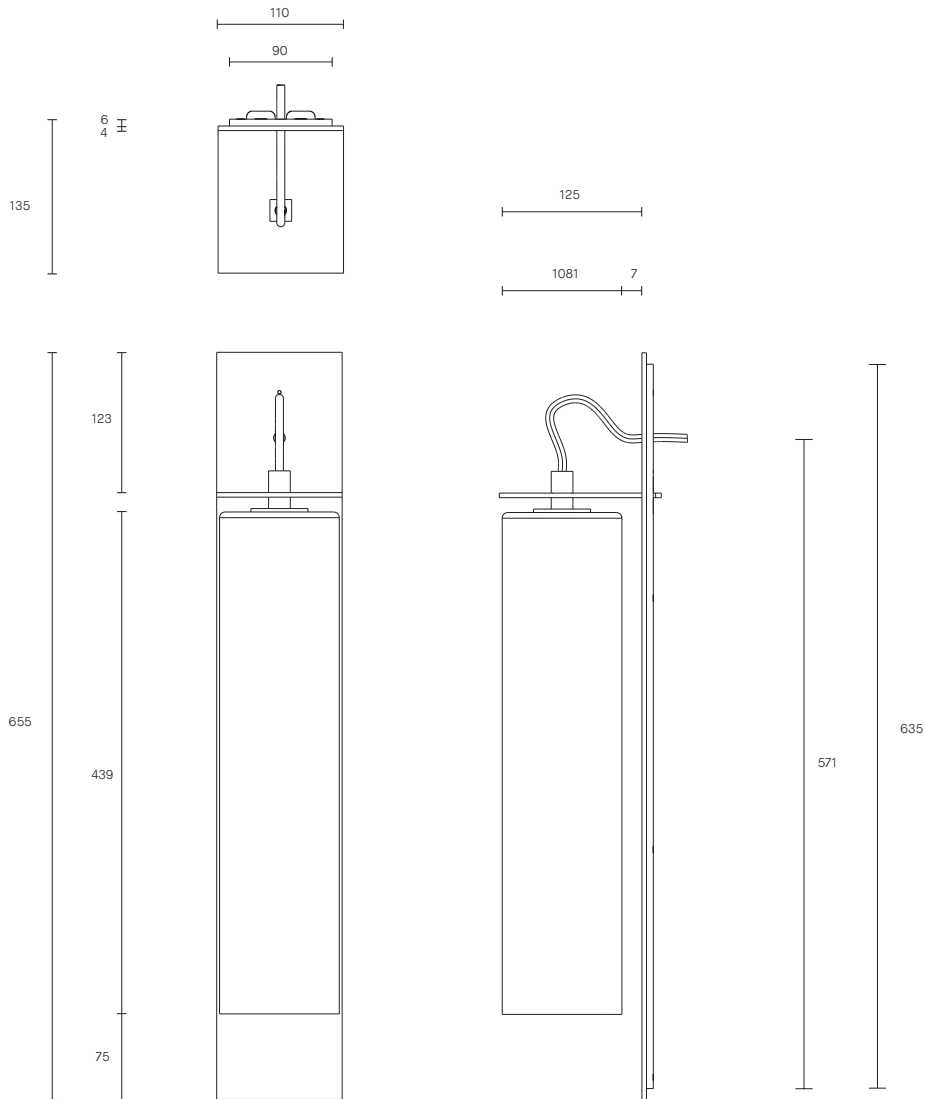

ECLIPSE COLLECTION

TALL WALL SCONCE

SPECIFICATION SHEET

AUSTRALIA / INTERNATIONAL

EC_TWS_S_AU_19V1

ABOUT ECLIPSE

Handsome and sophisticated, the Eclipse collection subtly explores the beauty of mouthblown glass. Through its understated form, the elongated shape of the Eclipse draws the eye to the textural contrast of the acid etch detailing on the mouthblown glass.

Thoughtful in form, the cylindrical glass shape of the Eclipse evokes a modern aesthetic that is further defined in the autumnal colour palette of shades such as smoke, grey and white.

The Eclipse shade is removable for easy cleaning.

LEAD TIME

6 - 8 weeks

LIGHT SOURCE

240V E14 95mm 60W
2700K warm white
405 lumens
Dimmable
Globe included

WEIGHT

7kg

CERTIFICATION

CE/AU

WARRANTY

3 years

FITTING FINISHES

Brass
Mid Bronze
Articolo Black (shown)
Matte White
Brass Shelf

SHADE COMBINATIONS

Grey
Smoke (shown)
Drunken Emerald
Clear and White
2/3 Smoke Frost
2/3 Grey Frost

FLEX CORD COLOURS

Black (shown)
White
Natural Linen
Mid Grey
Black and White