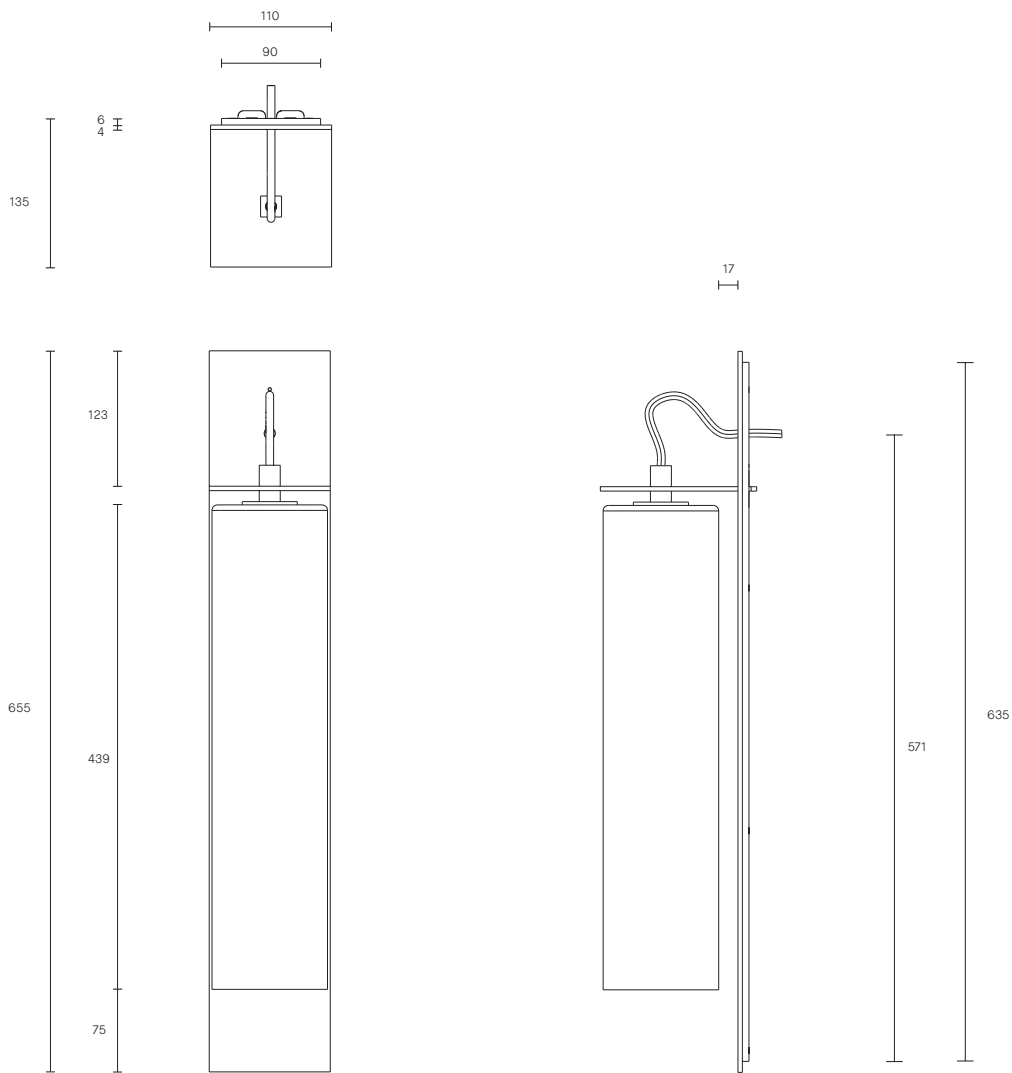

ECLIPSE COLLECTION

TALL WALL SCONCE

SPECIFICATION SHEET

AUSTRALIA / INTERNATIONAL

EC_TWS_S_AU_20V2

ABOUT ECLIPSE

Handsome and sophisticated, the Eclipse collection subtly explores the beauty of mouthblown glass. Through its understated form, the elongated shape of the Eclipse draws the eye to the textural contrast of the acid etch detailing on the mouthblown glass.

Thoughtful in form, the cylindrical glass shape of the Eclipse evokes a modern aesthetic that is further defined in the autumnal colour palette of shades such as smoke, grey and white.

The Eclipse shade is removable for easy cleaning.

LEAD TIME

6 - 8 weeks

LIGHT SOURCE

240V E14 Fancy Round 4W LED
2700K warm white
400 lumens
Dimmable
Globe included

WEIGHT

7kg

CERTIFICATION

CE/AU

WARRANTY

3 years

FITTING FINISHES

Brass
Mid Bronze
Articolo Black (shown)
Matte White
Brass Shelf
Satin Nickel Shelf

SHADE COMBINATIONS

Grey
Smoke (shown)
Drunken Emerald
Clear and White
2/3 Smoke Frost
2/3 Grey Frost

FLEX CORD COLOURS

Black (shown)
White
Natural Linen
Light Grey Linen
Black and White