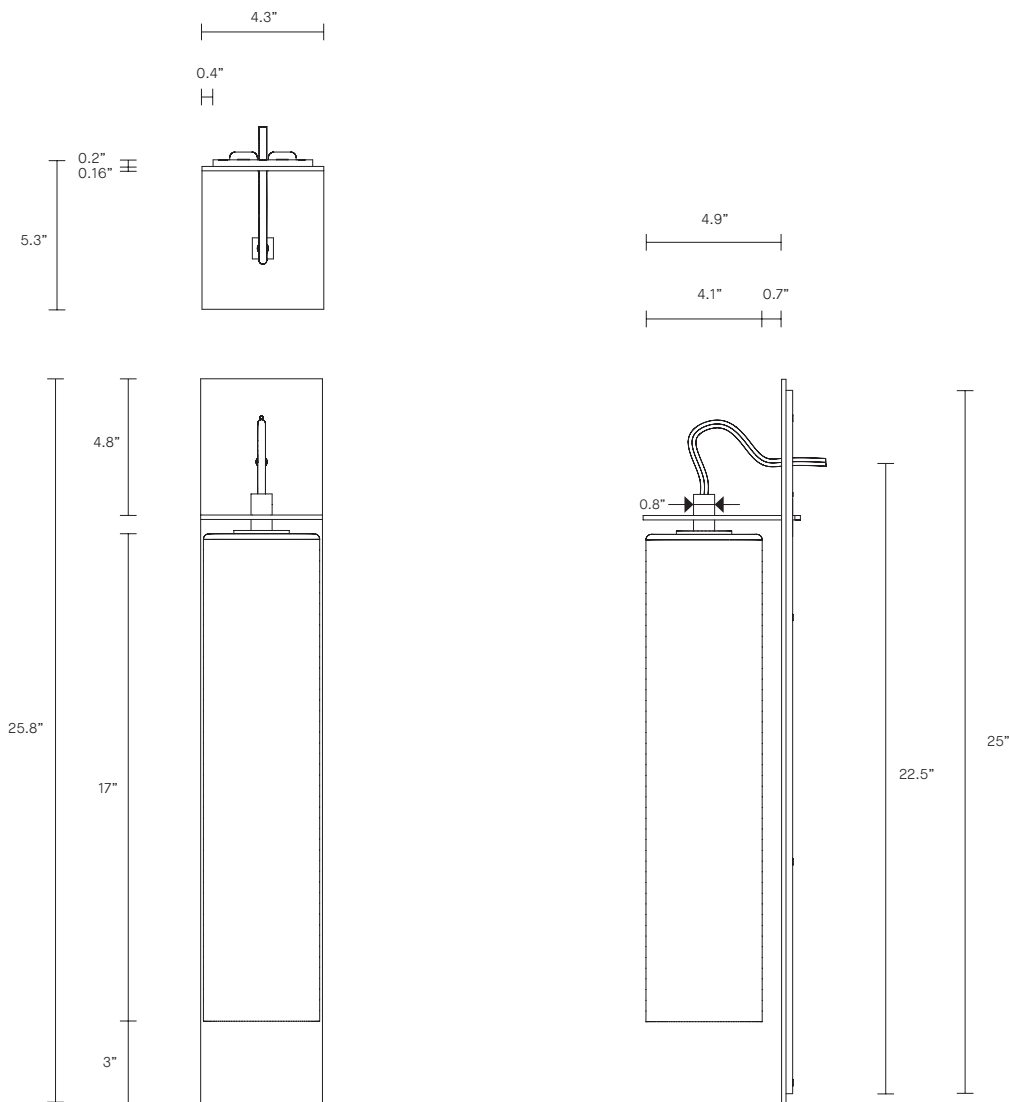

ECLIPSE COLLECTION
TALL WALL SCONCE

UL SPECIFICATION SHEET
NORTH AMERICA

ARTICOLO

ECLIPSE COLLECTION

TALL WALL SCONCE

UL SPECIFICATION SHEET

NORTH AMERICA

EC_TWS_S_UL_20V1

LEAD TIME

8 - 10 weeks

LIGHT SOURCE

110V E12 6W LED
2700K warm white
600 lumens
Dimmable
Globe included

WEIGHT

16.5 lb

CERTIFICATION

US/ETL/CA