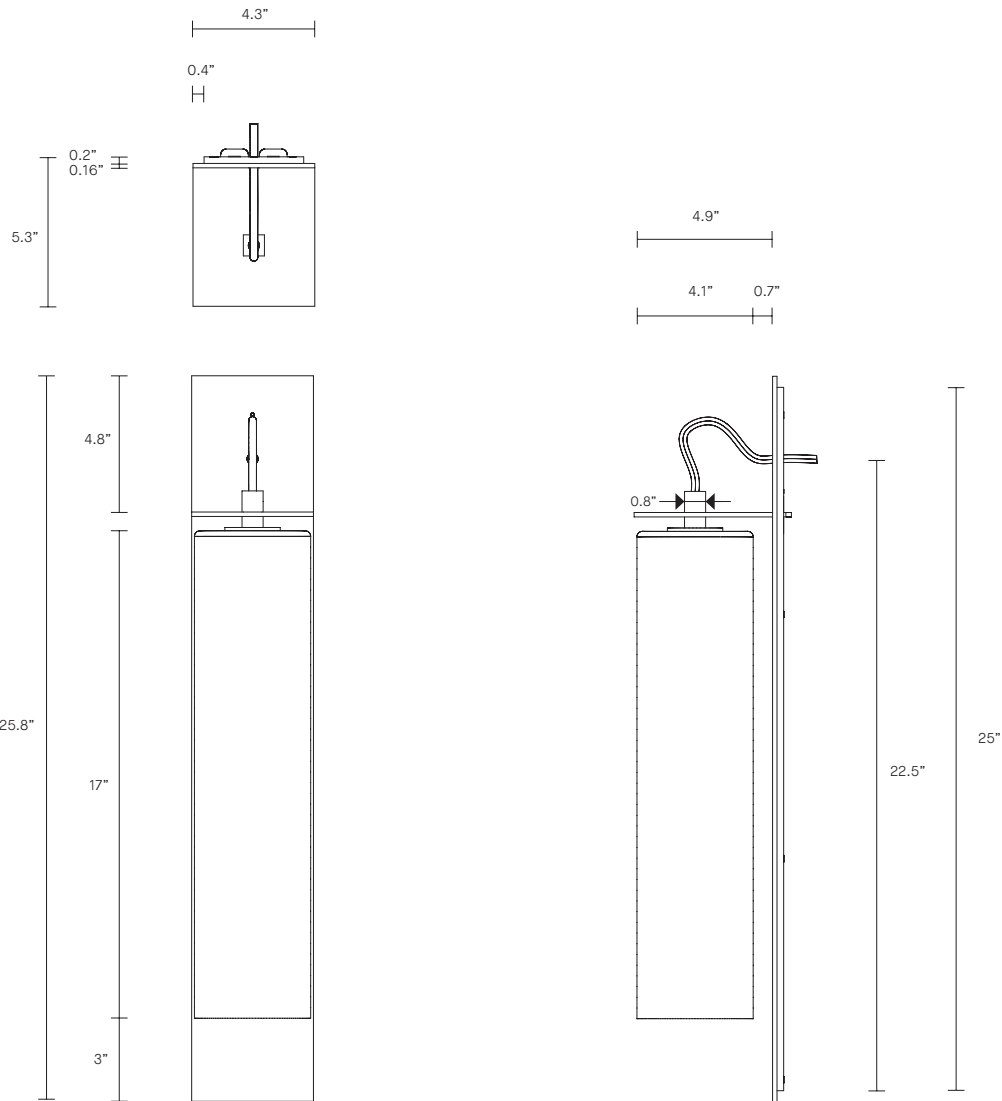

ECLIPSE COLLECTION
TALL WALL SCONCE

UL SPECIFICATION SHEET
NORTH AMERICA

ARTICOLO

ECLIPSE COLLECTION

TALL WALL SCONCE

UL SPECIFICATION SHEET

NORTH AMERICA

EC_TWS_UL_20V2

LEAD TIME

8 - 10 weeks

LIGHT SOURCE

120V E12 4W LED filament
2700K warm white
350 lumens
Dimmable
Globe included

WEIGHT

16.5 lb

CERTIFICATION

US/ETL/CA