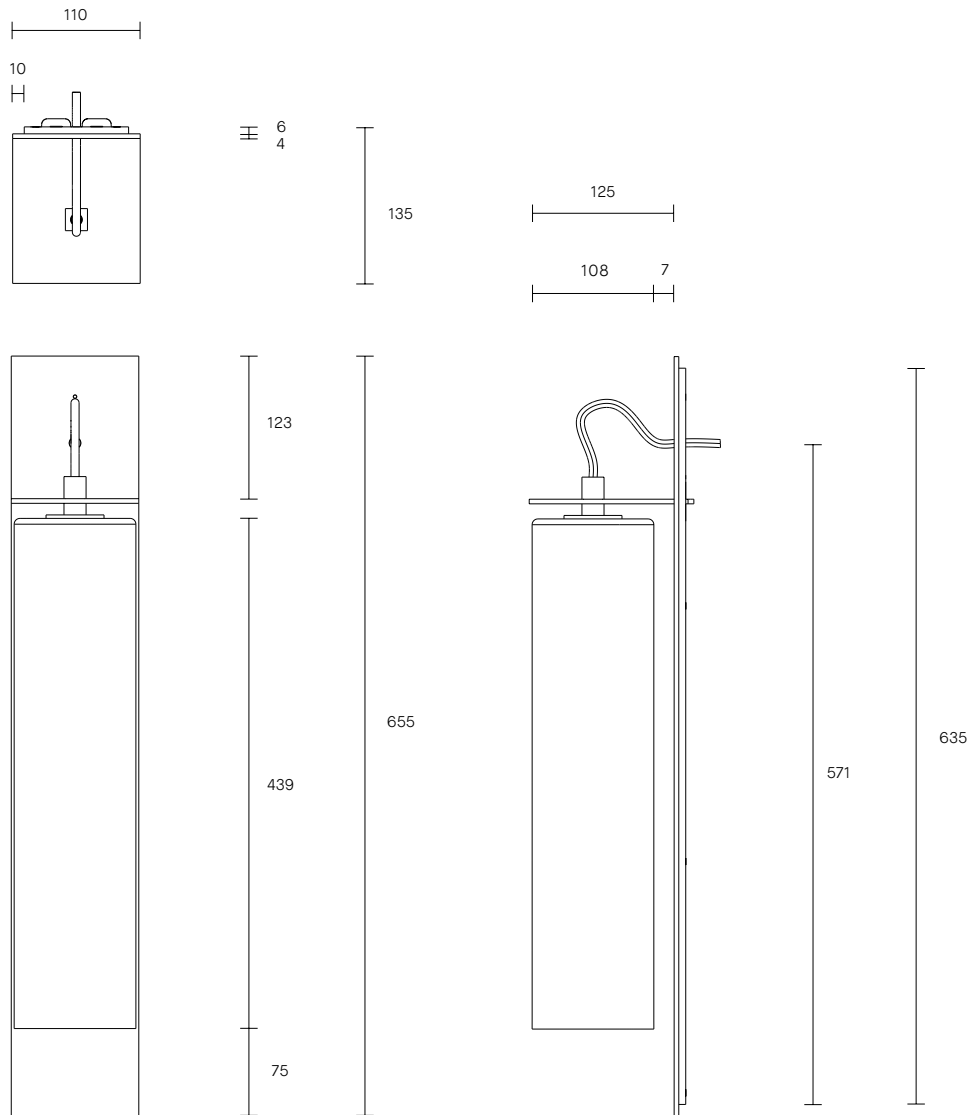

ECLIPSE COLLECTION

TALL WALL SCONCE

SPECIFICATION SHEET

AUSTRALIA / INTERNATIONAL

ARTICOLO

ECLIPSE COLLECTION

TALL WALL SCONCE

SPECIFICATION SHEET

AUSTRALIA / INTERNATIONAL

EC_TWS_S_AU_19V1

ABOUT ECLIPSE

Handsome and sophisticated, the Eclipse collection subtly explores the beauty of mouthblown glass. Through its understated form, the elongated shape of the Eclipse draws the eye to the textural contrast of the acid etch detailing on the mouthblown glass.

LEAD TIME

6 - 8 weeks

LIGHT SOURCE

240V, E14 small fancy round (35W)

Dimmable

WEIGHT

7 kg

FITTING FINISHES