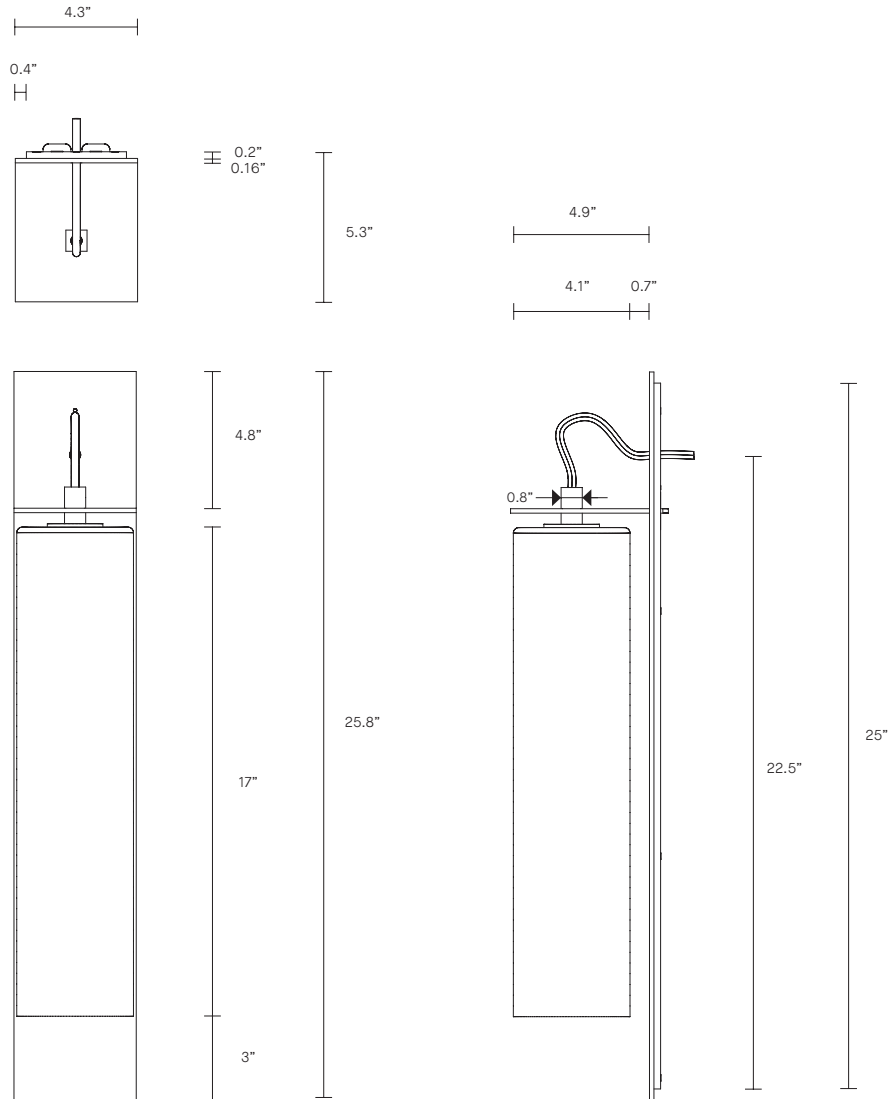

ECLIPSE COLLECTION
TALL WALL SCONCE

UL SPECIFICATION SHEET
NORTH AMERICA

ARTICOLO

ECLIPSE COLLECTION

TALL WALL SCONCE

UL SPECIFICATION SHEET

NORTH AMERICA

EC_TWS_S_L_18V3

LEAD TIME

8 - 10 weeks

LIGHT SOURCE

110V E12 (35W)
Small Fancy Round

Dimmable

INSTALLATION

Supplied with mounting plate to fit 4.0/3.5 Jbox

Escutcheons may be ordered to conceal Jbox openings where needed