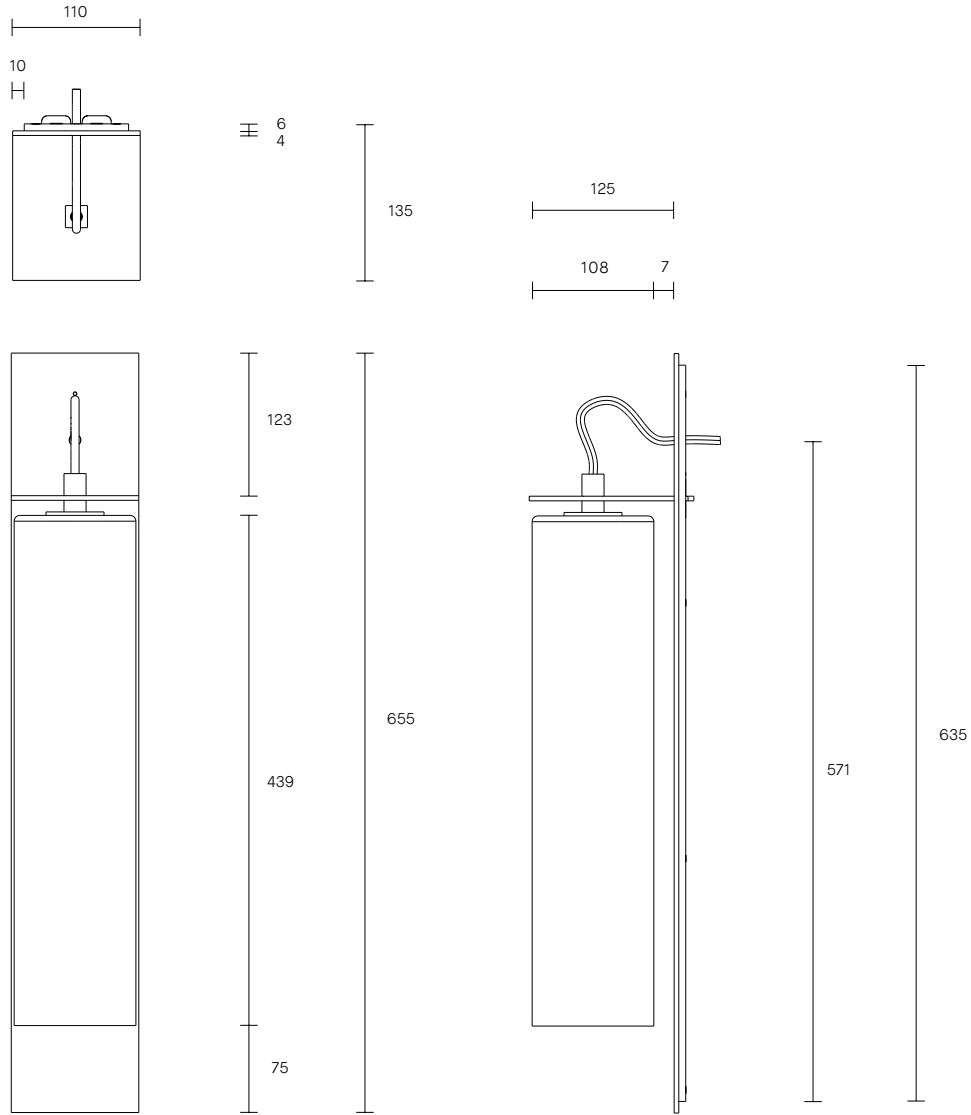

ECLIPSE COLLECTION

TALL WALL SCONCE

SPECIFICATION SHEET

AUSTRALIA / INTERNATIONAL

EC_TWS_S_AU_19V1

ABOUT ECLIPSE

Handsome and sophisticated, the Eclipse collection subtly explores the beauty of mouthblown glass. Through its understated form, the elongated shape of the Eclipse draws the eye to the textural contrast of the acid etch detailing on the mouthblown glass.

Thoughtful in form, the cylindrical glass shape of the Eclipse evokes a modern aesthetic that is further defined in the autumnal colour palette of shades such as smoke, grey and white.

The Eclipse shade is removable for easy cleaning.

LEAD TIME

6 - 8 weeks

LIGHT SOURCE

240V, E14 small fancy round (35W)

Dimmable

WEIGHT

7 kg

FITTING FINISHES

Articolo Black (cover)
Mid Bronze
Brass
Matte White
Matte White with Brass shelf

FLEX CORD COLOURS

Black (cover)
Natural Linen
White
Black and White
Mid Grey

SHADE COMBINATIONS

Grey
Smoke
Drunken Emerald
2/3 White (cover)

(Available in 2/3rds frost detail)