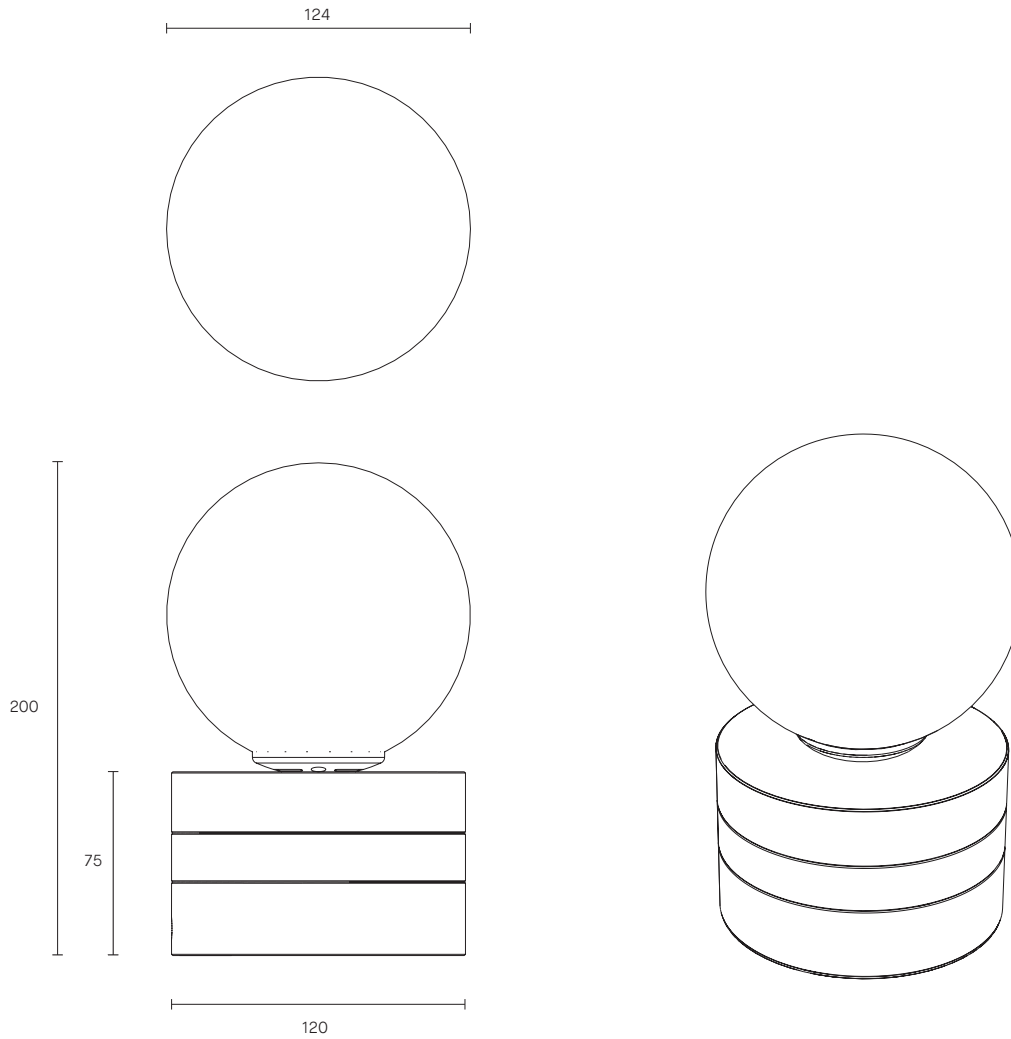

FIZI BALL COLLECTION
SHORT TABLE LAMP

SPECIFICATION SHEET
AUSTRALIA / INTERNATIONAL

ARTICOLO

FIZI BALL COLLECTION

SHORT TABLE LAMP

SPECIFICATION SHEET

AUSTRALIA / INTERNATIONAL

FI_STL_S_AU_19V1

WEIGHT

6kg

CERTIFICATION

CE/AU

WARRANTY

3 years

FITTING DESIGN

Short (shown)
Tall