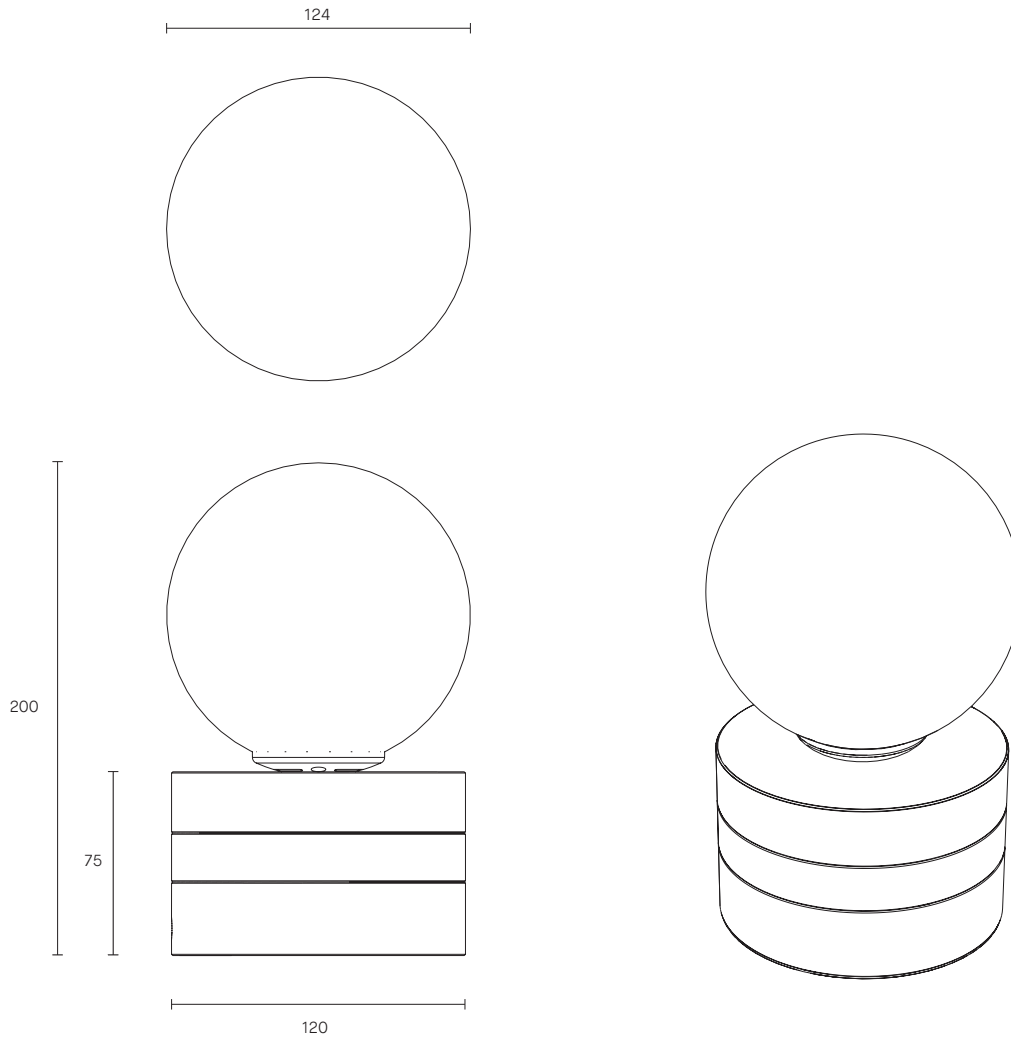

FIZI BALL COLLECTION
SHORT TABLE LAMP

SPECIFICATION SHEET
AUSTRALIA / INTERNATIONAL

ARTICOLO

FIZI BALL COLLECTION

SHORT TABLE LAMP

SPECIFICATION SHEET

AUSTRALIA / INTERNATIONAL

FI_STL_S_AU_20V1

WEIGHT

6kg

CERTIFICATION

CE/AU

WARRANTY

3 years

FITTING DESIGN

Short (shown)
Tall