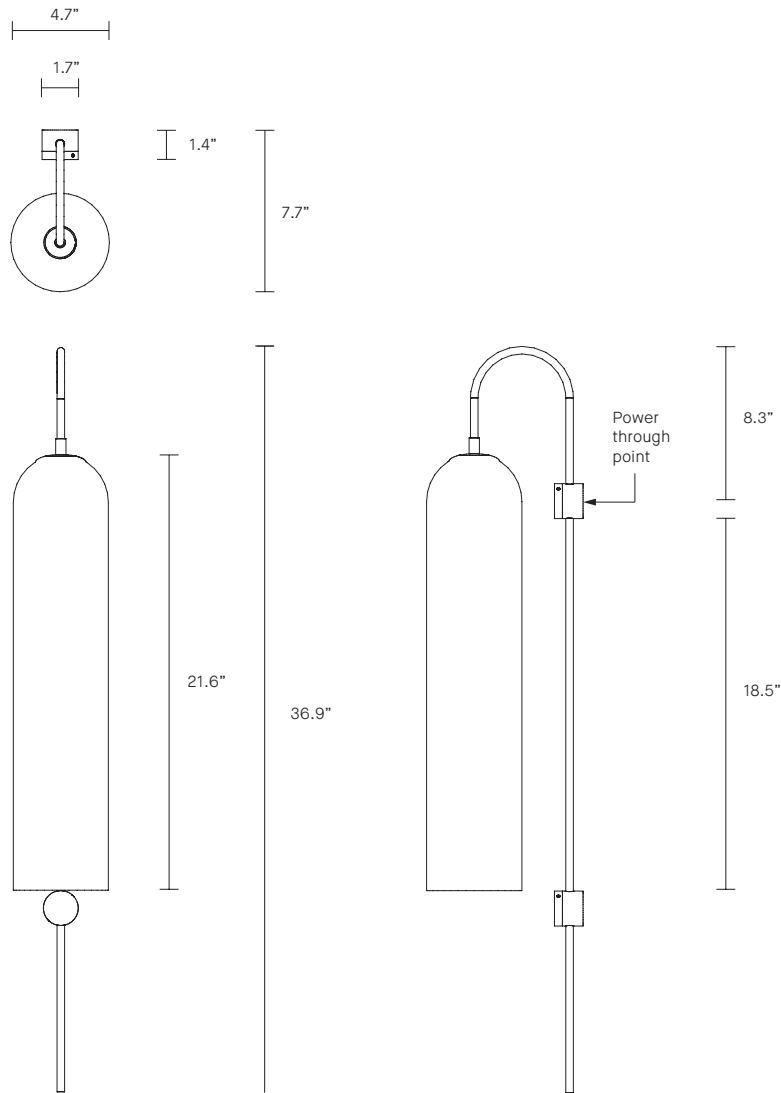

FLOAT COLLECTION
GLIDE WALL SCONCE

UL SPECIFICATION SHEET
NORTH AMERICA

ARTICOLO

FLOAT COLLECTION

GLIDE WALL SCONCE

UL SPECIFICATION SHEET

NORTH AMERICA

FL_GWS_S_L_19V1

ABOUT FLOAT

Float is a collection of refined lighting informed by glamorous design cues of a bygone era and defined by its soaring cylindrical form.

The collection continues Articolò's exploration of the richly storied nature of artisanship. Each mouth-blown piece is tirelessly perfected and uniquely individual. Born as an acclaimed Wall Sconce, today Float is also available as a Pendant and Table Lamp in multiple iterations.

LEAD TIME

8 - 10 weeks

LIGHT SOURCE

110V 5W GU10 LED
3000K warm white
410 lumens
Dimmable
Globe included

INSTALLATION

Supplied with mounting plate
to fit 4.0/3.5 Jbox

WEIGHT

10lb

FITTING FINISHES

Brass
Mid Bronze (shown)
Electroplate Black
Satin Nickel

SHADE COLOURS

Snow
Drunken Emerald
Smoke (shown)
Grey
Clear

CERTIFICATION

US/ETL/CA

WARRANTY

3 years