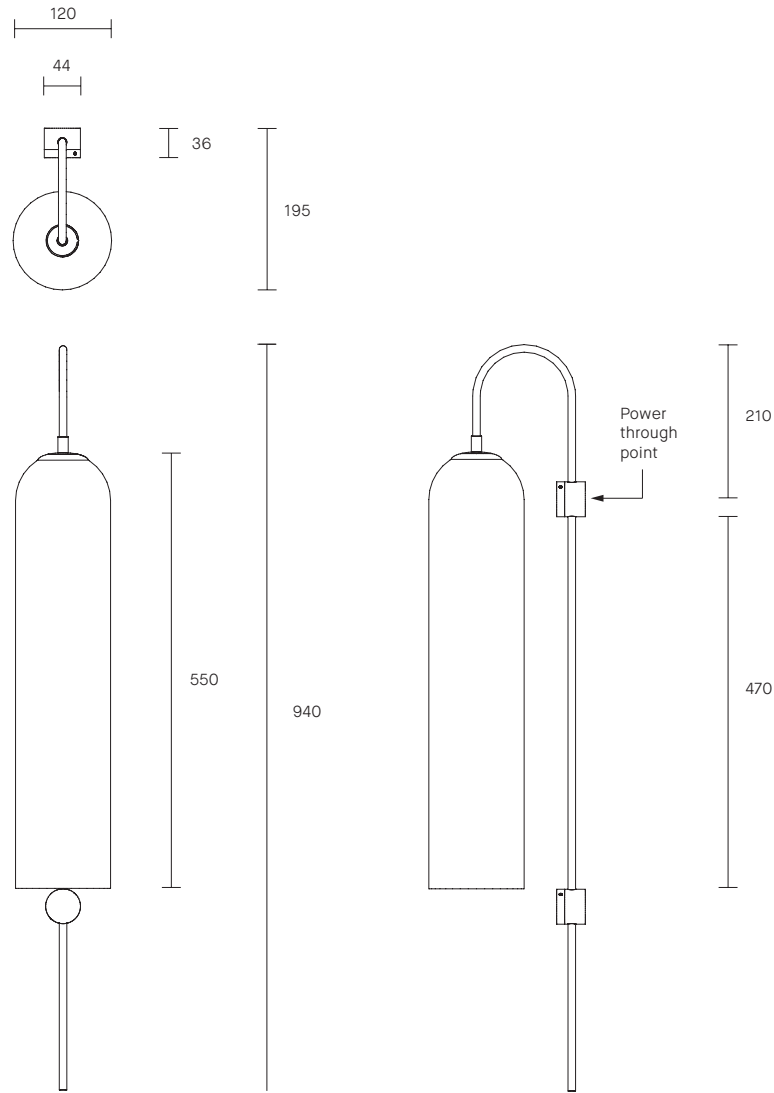

FLOAT COLLECTION

GLIDE WALL SCONCE

SPECIFICATION SHEET

AUSTRALIA / INTERNATIONAL

FL_GWS_S_AU_19V2

ABOUT FLOAT

Float is a collection of refined lighting informed by glamorous design cues of a bygone era and defined by its soaring cylindrical form.

The collection continues Articolo's exploration of the richly storied nature of artisanship. Each mouth-blown piece is tirelessly perfected and uniquely individual. Born as an acclaimed Wall Sconce, today Float is also available as a Pendant and Table Lamp in multiple iterations.

LEAD TIME

6 - 8 weeks

LIGHT SOURCE

240V 5W GU10 LED
3000K warm white
410 lumens
Dimmable
Globe included

WEIGHT

5kg

FITTING FINISHES

Brass
Mid Bronze (shown)
Electroplate Black
Satin Nickel