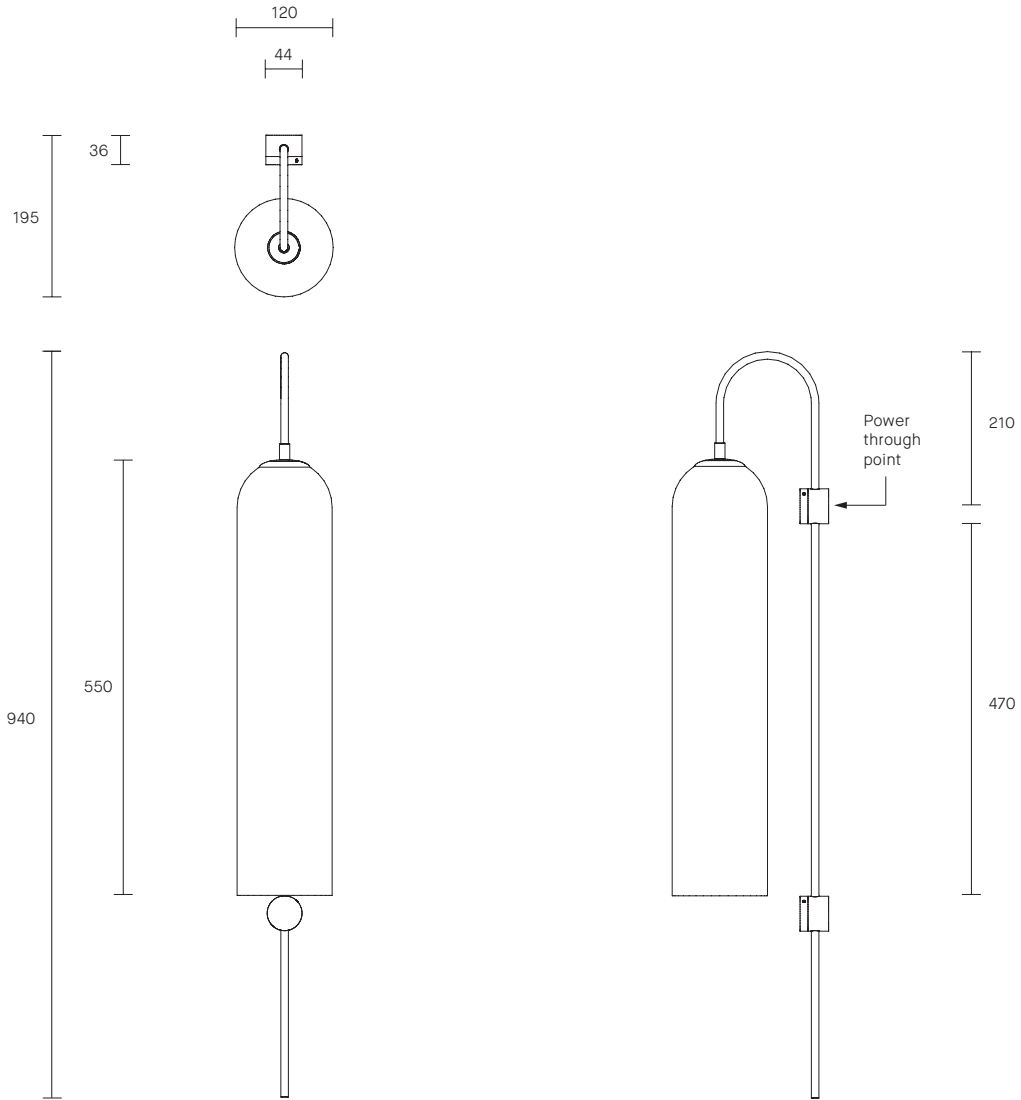

# FLOAT COLLECTION

GLIDE WALL SCONCE

SPECIFICATION SHEET

AUSTRALIA / INTERNATIONAL

FL\_GWS\_S\_AU\_19V3

## ABOUT FLOAT

Float is a collection of refined lighting informed by glamorous design cues of a bygone era and defined by its soaring cylindrical form.

The collection continues Articolo's exploration of the richly storied nature of artisanship. Each mouth-blown piece is tirelessly perfected and uniquely individual. Born as an acclaimed Wall Sconce, today Float is also available as a Pendant and Table Lamp in multiple iterations.

## LEAD TIME

6 - 8 weeks

## LIGHT SOURCE

240V 7W LED GU10  
3000K warm white  
600 lumens  
Dimmable  
Globe included