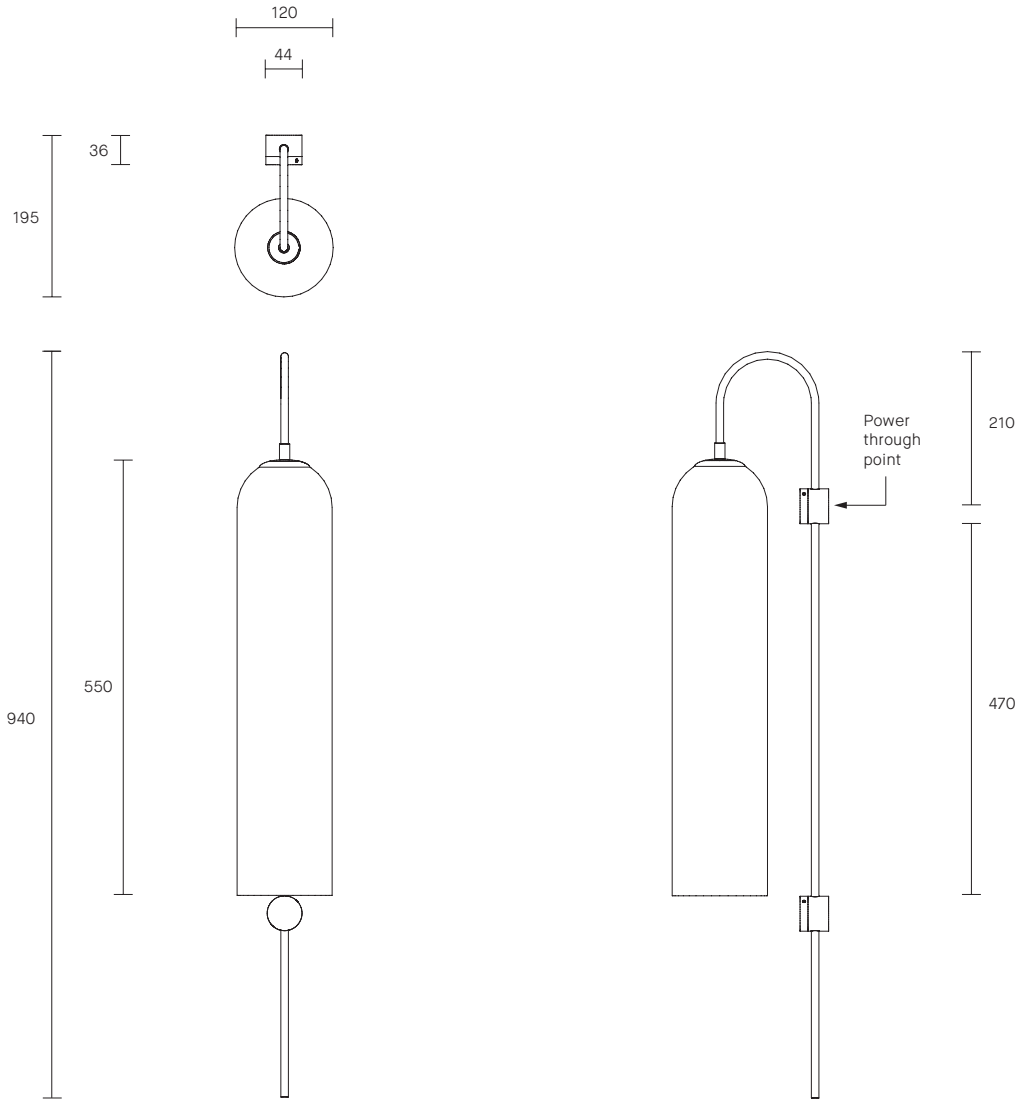

# FLOAT COLLECTION

GLIDE WALL SCONCE

SPECIFICATION SHEET

AUSTRALIA / INTERNATIONAL

FL\_GWS\_AU\_20V1

## ABOUT FLOAT

Float is a collection of refined lighting informed by glamorous design cues of a bygone era and defined by its soaring cylindrical form.

The collection continues Articolo's exploration of the richly storied nature of artisanship. Each mouth-blown piece is tirelessly perfected and uniquely individual. Born as an acclaimed Wall Sconce, today Float is also available as a Pendant and Table Lamp in multiple iterations.

## LEAD TIME

6 - 8 weeks

## LIGHT SOURCE

240V GU10 5.5W 36°  
2700K warm white  
355 lumens  
CRI97  
Dimmable  
Globe included