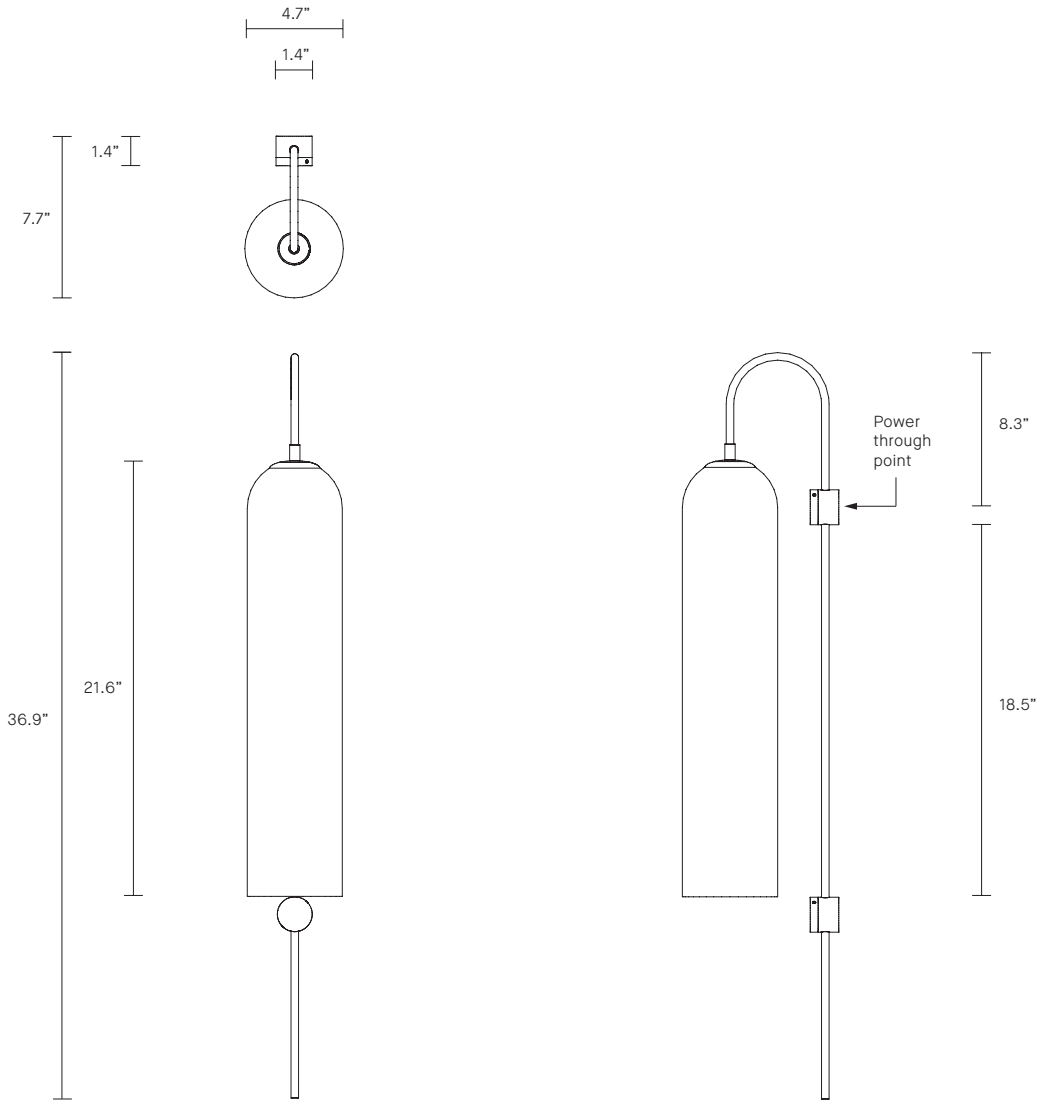

FLOAT COLLECTION
GLIDE WALL SCONCE

UL SPECIFICATION SHEET
NORTH AMERICA

ARTICOLO

FLOAT COLLECTION

GLIDE WALL SCONCE

UL SPECIFICATION SHEET

NORTH AMERICA

FL_GWS_S_UL_20V1

ABOUT FLOAT

Float is a collection of refined lighting informed by glamorous design cues of a bygone era and defined by its soaring cylindrical form.

The collection continues Articolo's exploration of the richly storied nature of artisanship. Each mouth-blown piece is tirelessly perfected and uniquely individual. Born as an acclaimed Wall Sconce, today Float is also available as a Pendant and Table Lamp in multiple iterations.

LEAD TIME

8 - 10 weeks

LIGHT SOURCE

110V 6W LED GU10
3000K warm white
500 lumens
Dimmable
Globe included

WEIGHT

10 lb

INSTALLATION

Supplied with mounting plate to fit 4.0/3.5 Jbox
Escutcheons may be ordered to conceal Jbox openings where needed

FITTING FINISHES

Brass
Mid Bronze (shown)
Articolo Black
Matte White
Electroplate Black
Satin Nickel

SHADE COLOURS

Snow
Drunken Emerald
Smoke (shown)
Grey
Clear

CERTIFICATION

US/ETL/CA

WARRANTY

3 years