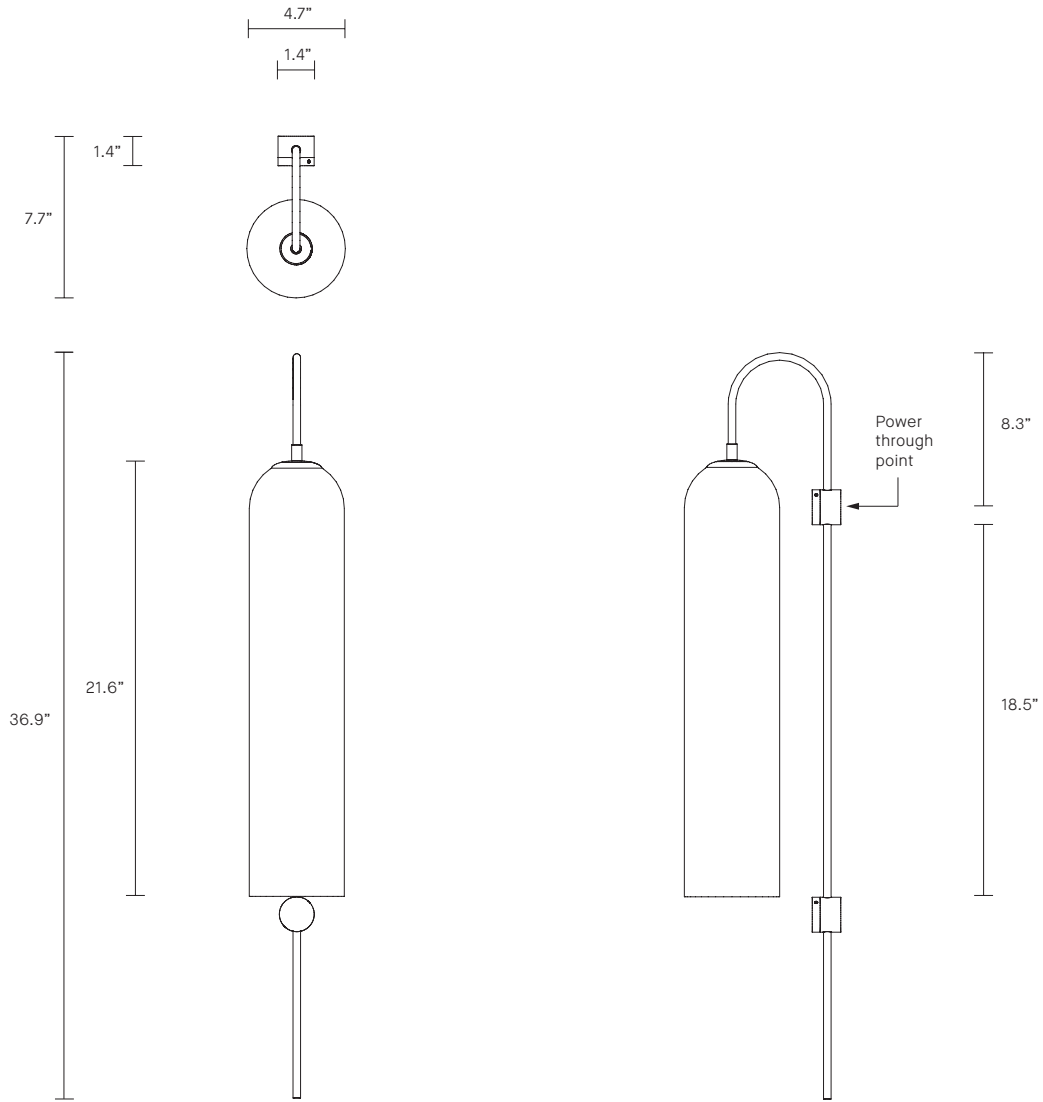

FLOAT COLLECTION
GLIDE WALL SCONCE

UL SPECIFICATION SHEET
NORTH AMERICA

ARTICOLO

FLOAT COLLECTION

GLIDE WALL SCONCE

UL SPECIFICATION SHEET

NORTH AMERICA

FL_GWS_UL_20V2

ABOUT FLOAT

Float is a collection of refined lighting informed by glamorous design cues of a bygone era and defined by its soaring cylindrical form.

The collection continues Articolo's exploration of the richly storied nature of artisanship. Each mouth-blown piece is tirelessly perfected and uniquely individual. Born as an acclaimed Wall Sconce, today Float is also available as a Pendant and Table Lamp in multiple iterations.

LEAD TIME

8 - 10 weeks

LIGHT SOURCE

120V GU10 7W LED
2700K warm white
500 lumens
Dimmable
Globe included

WEIGHT

10 lb

INSTALLATION

Supplied with mounting plate to fit 4.0/3.5 Jbox
Escutcheons may be ordered to conceal Jbox openings where needed

FITTING FINISHES

Brass
Mid Bronze (shown)
Articolo Black
Matte White
Electroplate Black
Satin Nickel

SHADE COLOURS

Snow
Drunken Emerald
Smoke (shown)
Grey
Clear

CERTIFICATION

US/ETL/CA

WARRANTY

3 years