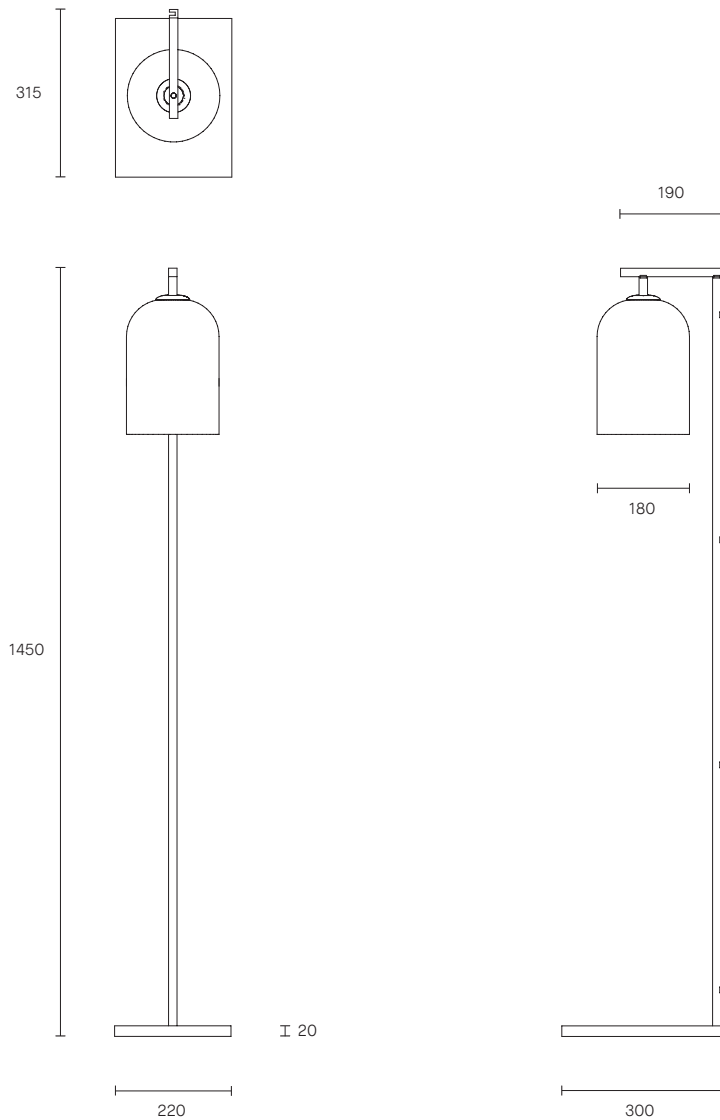

LUMI COLLECTION

FLOOR LAMP

SPECIFICATION SHEET

AUSTRALIA / INTERNATIONAL

LU_FL_S_AU_19V3

ABOUT LUMI

Lumi is timeless in its refined elegance and simplicity of form, its distinctive design characterized by one mouthblown glass vessel cocooned in the other. Together, the vessels express feminine fluidity of form while celebrating the subtle striations found in organic mouthblown glass.

The Lumi shades are removable for easy cleaning.

Lumi is available in wall sconce, table lamp, floor lamp and pendant.

LEAD TIME

6 - 8 weeks

LIGHT SOURCE

240V E14 Fancy Round 4W LED
2700K warm white
400 lumens
Globe included

WEIGHT

17kg

CERTIFICATION

CE/AU

WARRANTY

3 years

FITTING FINISHES

Articolo Black
Matte White
Brass (shown)