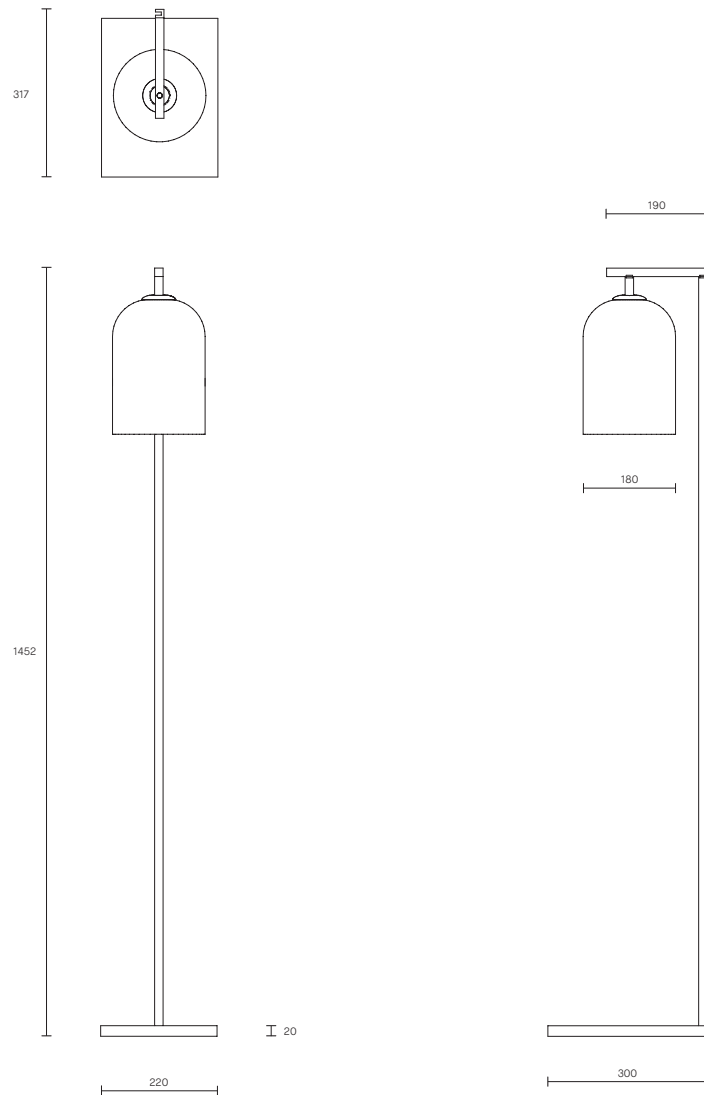

LUMI COLLECTION

FLOOR LAMP

SPECIFICATION SHEET

AUSTRALIA / INTERNATIONAL

LU_FL_S_L_19V3

ABOUT LUMI

Lumi is timeless in its refined elegance and simplicity of form, its distinctive design characterized by one mouthblown glass vessel cocooned in the other. Together, the vessels express feminine fluidity of form while celebrating the subtle striations found in organic mouthblown glass.

The Lumi shades are removable for easy cleaning.

Lumi is available in wall sconce, table lamp, floor lamp and pendant.

LEAD TIME

6 - 8 weeks

LIGHT SOURCE

240V E14 95mm 60W
2700K warm white
405 lumens
Dimmable
Globe included

WEIGHT

17kg

CERTIFICATION

CE/AU

WARRANTY

3 years

FITTING FINISHES

Articolo Black
Matte White
Brass (shown)