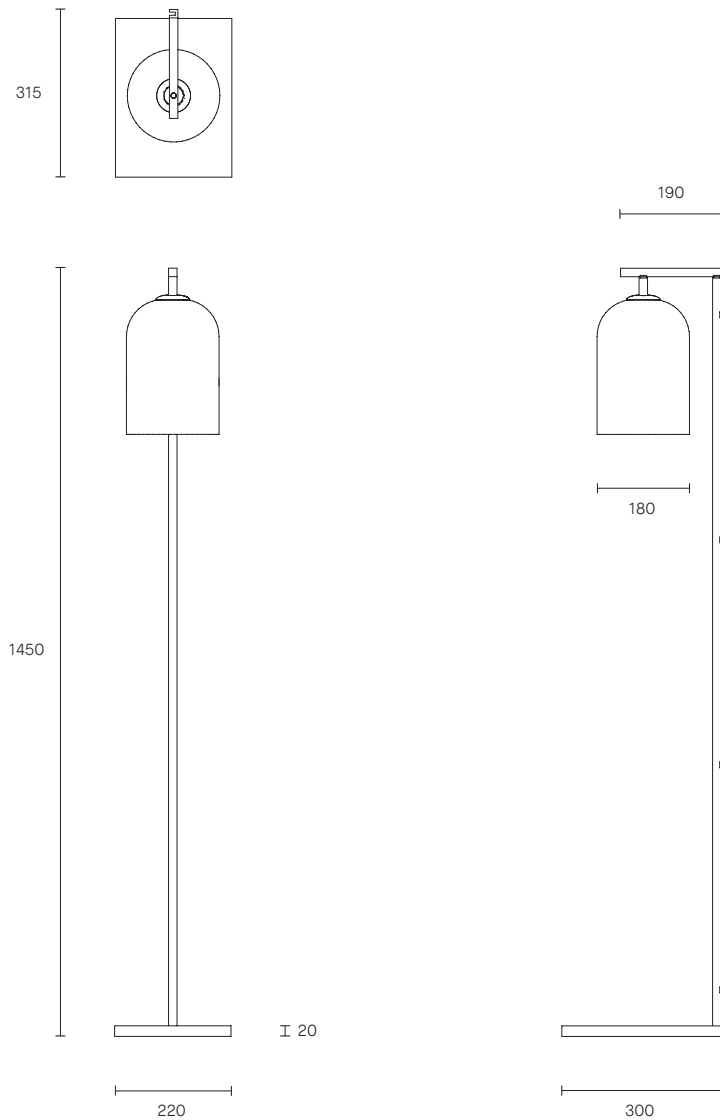

LUMI COLLECTION

FLOOR LAMP

SPECIFICATION SHEET

AUSTRALIA / INTERNATIONAL

LU_FL_S_AU_20V1

ABOUT LUMI

Lumi is timeless in its refined elegance and simplicity of form, its distinctive design characterized by one mouthblown glass vessel cocooned in the other. Together, the vessels express feminine fluidity of form while celebrating the subtle striations found in organic mouthblown glass.

The Lumi shades are removable for easy cleaning.

Lumi is available in wall sconce, table lamp, floor lamp and pendant.

LEAD TIME

6 - 8 weeks

LIGHT SOURCE

240V E14 Fancy Round 4W LED
2700K warm white
400 lumens
Globe included

WEIGHT

17kg

CERTIFICATION

CE/AU

WARRANTY

3 years

FITTING FINISHES

Articolo Black
Matte White
Brass (shown)