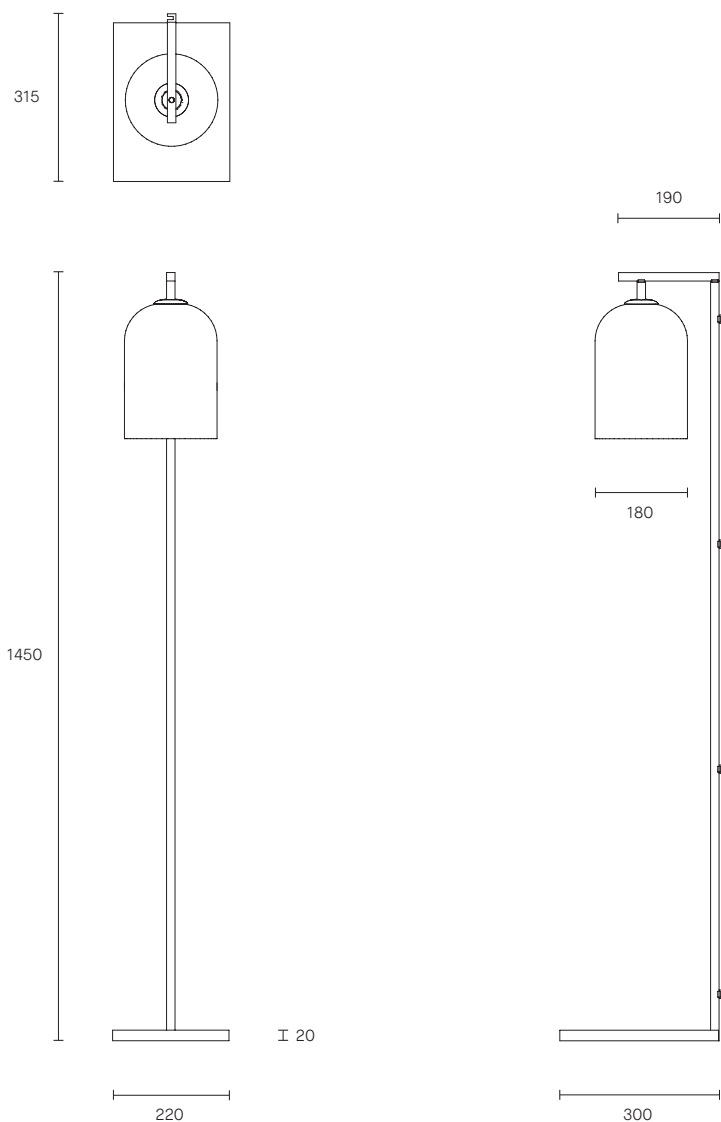

MONI COLLECTION

FLOOR LAMP

SPECIFICATION SHEET

AUSTRALIA / INTERNATIONAL

MO_FL_S_AU_20V1

ABOUT MONI

Moni is an innovative yet astute collection, its monochromatic palette softened by a gentle, fluid form that is perfectly complemented in proportion and balance.

The black and white dipped coloured shades add further dynamic, pairing the weightlessness of artisanal mouthblown glass with an opaque quality.

Moni shade is removable for easy cleaning.

Moni available in table lamp, floor lamp, wall sconce and pendant.

LEAD TIME

6 - 8 weeks

LIGHT SOURCE

240V E14 Fancy Round 4W LED

2700K warm white

400 lumens

Globe included

WEIGHT

17kg

CERTIFICATION

CE/AU

WARRANTY

3 years

FITTING FINISHES

Brass (shown)

Articolo Black

Matte White

SHADE COLOURS

Clear and White (shown)

FLEX CORD COLOURS

Black

White

Natural Linen (shown)

Mid Grey

Black and White