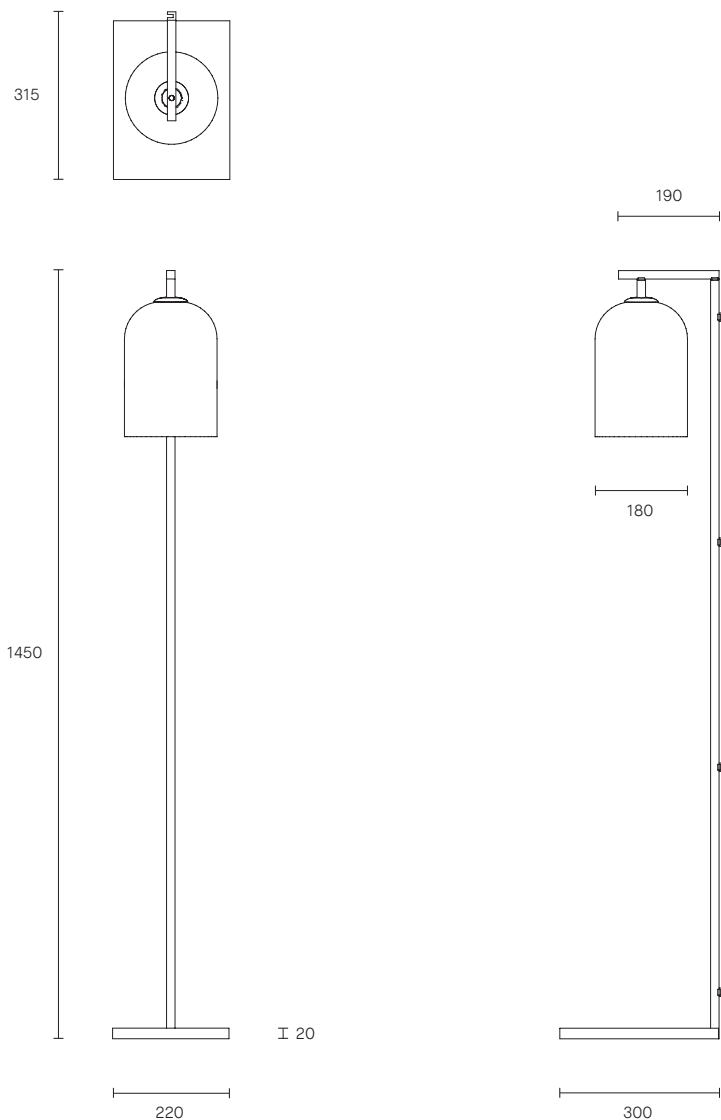

MONI COLLECTION

FLOOR LAMP

SPECIFICATION SHEET

AUSTRALIA / INTERNATIONAL

MO_FL_S_AU_20V3

ABOUT MONI

Moni is an innovative yet astute collection, its monochromatic palette softened by a gentle, fluid form that is perfectly complemented in proportion and balance. The white dipped coloured shades add further dynamic, pairing the weightlessness of artisanal mouthblown glass with an opaque quality.

The Moni shade is removable for easy cleaning.

Moni is available in table lamp, floor lamp, wall sconce and pendant.

LEAD TIME

6 - 8 weeks

LIGHT SOURCE

240V E14 Fancy Round 4W LED
2700K warm white
400 lumens
Globe included

WEIGHT

17kg

CERTIFICATION

CE/AU

WARRANTY

3 years

FITTING FINISHES

Brass (shown)
Articolo Black
Matte White