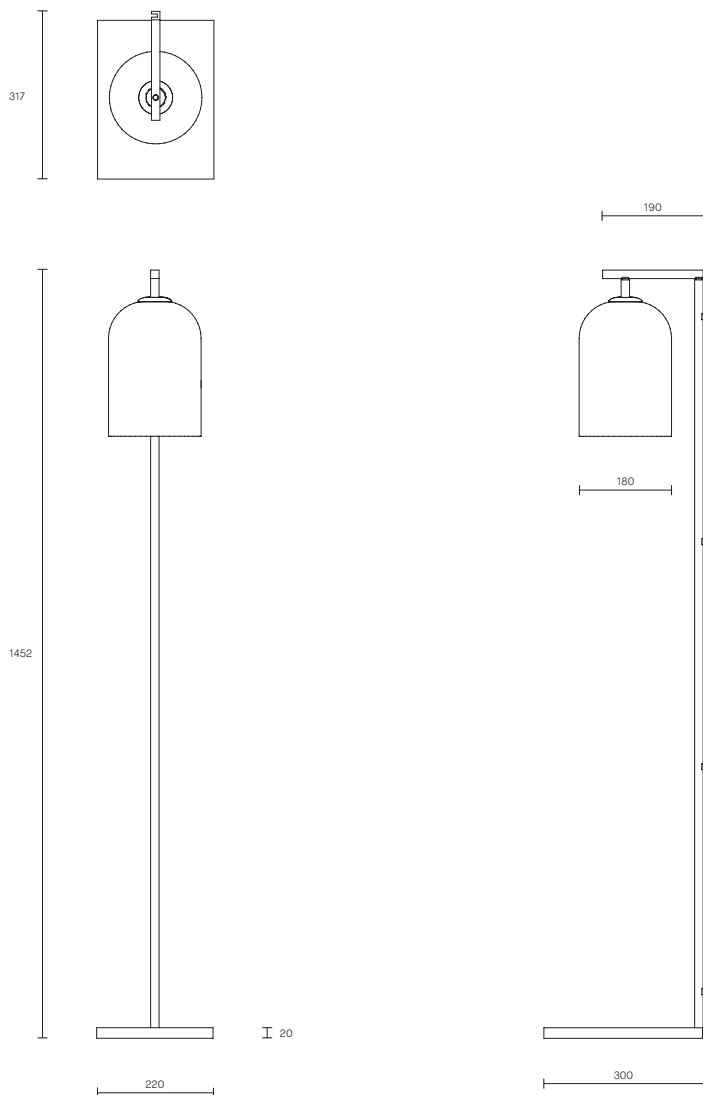

MONI COLLECTION

FLOOR LAMP

SPECIFICATION SHEET

AUSTRALIA / INTERNATIONAL

MO_FL_S_L_19V2

ABOUT MONI

Moni is an innovative yet astute collection, its monochromatic palette softened by a gentle, fluid form that is perfectly complemented in proportion and balance.

LEAD TIME

6 - 8 weeks

LIGHT SOURCE

240V E14 Fancy Round 30W

2700K warm white

405 lumens

Dimmable

Globe included

WEIGHT

17kg

FITTING FINISHES

Brass (shown)

Articolo Black

Matte White

SHADE COLOURS

White with Clear (shown)