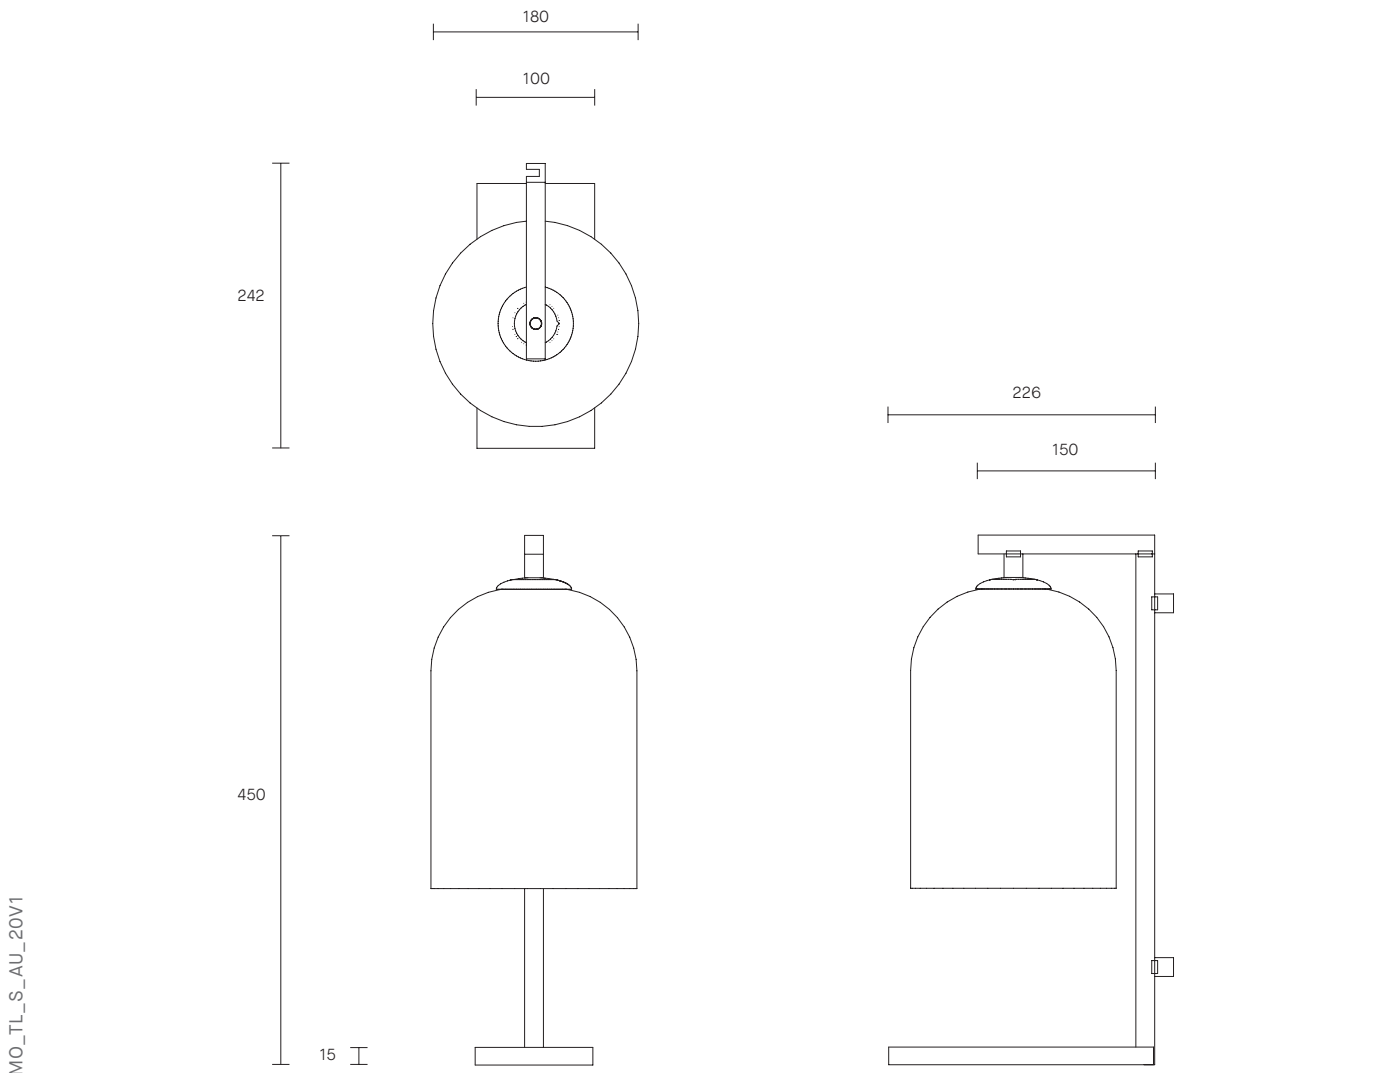

MONI COLLECTION

TABLE LAMP

SPECIFICATION SHEET

AUSTRALIA / INTERNATIONAL

ABOUT MONI

Moni is an innovative yet astute collection, its monochromatic palette softened by a gentle, fluid form that is perfectly complemented in proportion and balance.

The black and white dipped coloured shades add further dynamic, pairing the weightlessness of artisanal mouthblown glass with an opaque quality.

Moni shade is removable for easy cleaning.

Moni available in table lamp, floor lamp, wall sconce and pendant.

LEAD TIME

6 - 8 weeks

LIGHT SOURCE

240V E14 Fancy Round 4W LED

2700K warm white

400 lumens

Globe included

WEIGHT

6kg

CERTIFICATION

CE/AU

WARRANTY

3 years

FITTING FINISHES

Brass (shown)

Articolo Black

Matte White

SHADE COLOURS

Clear and White (shown)

FLEX CORD COLOURS

Black

White

Natural Linen (shown)

Mid Grey

Black and White