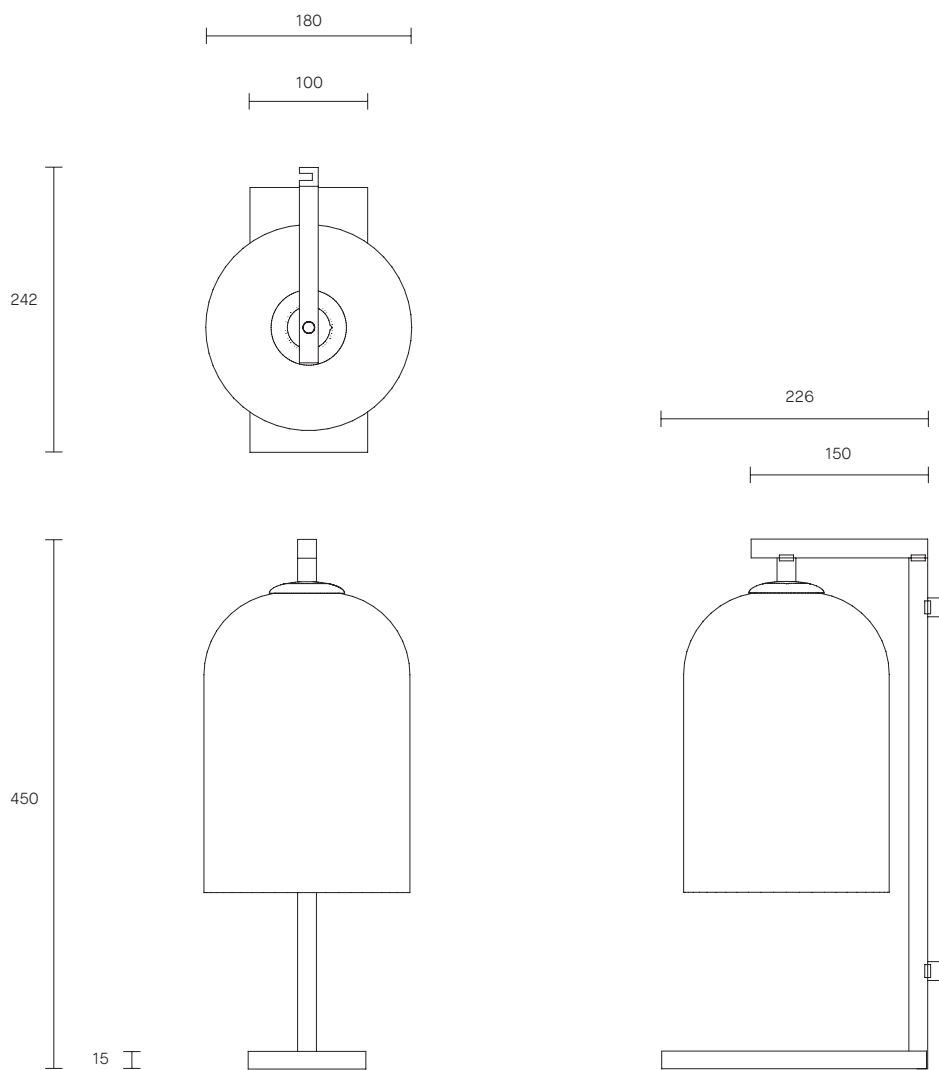

MONI COLLECTION

TABLE LAMP

SPECIFICATION SHEET

AUSTRALIA / INTERNATIONAL

MO_TL_S_AU_20V3

ABOUT MONI

Moni is an innovative yet astute collection, its monochromatic palette softened by a gentle, fluid form that is perfectly complemented in proportion and balance. The white dipped coloured shades add further dynamic, pairing the weightlessness of artisanal mouthblown glass with an opaque quality.

The Moni shade is removable for easy cleaning.

Moni is available in table lamp, floor lamp, wall sconce and pendant.

LEAD TIME

6 - 8 weeks

LIGHT SOURCE

240V E14 Fancy Round 4W LED
2700K warm white
400 lumens
Globe included

WEIGHT

6kg

CERTIFICATION

CE/AU

WARRANTY

3 years

FITTING FINISHES

Brass (shown)
Articolo Black
Matte White