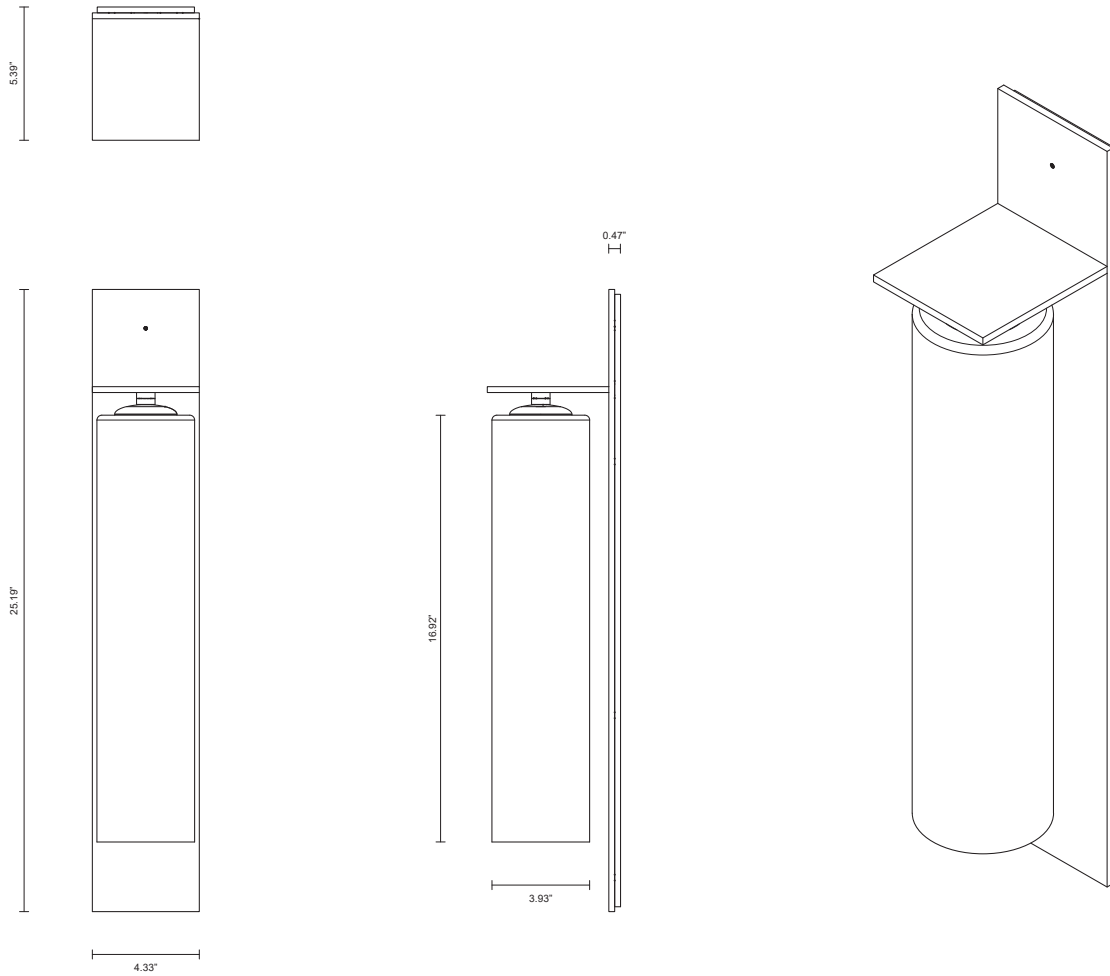

ECLIPSE COLLECTION

TALL WALL SCONCE

SPECIFICATION SHEET

NORTH AMERICA

ARTICOLO

ECLIPSE COLLECTION

TALL WALL SCONCE

SPECIFICATION SHEET

NORTH AMERICA

EC_TWS_UL_22V1

ABOUT ECLIPSE

Eclipse unites slender, mouthblown glass with a uniquely crafted metal shelf detail. Inspired by design language of earlier decades, Eclipse resonates with a timeless contemporary clarity.

LEAD TIME

8 - 10 weeks

LIGHT SOURCE

12V 6W Constant Current LED Board, 500mA
2700K warm white
400 lumens
Dimmable

INSTALLATION

Supplied with mounting plate to fit 4.0/3.5 Jbox

WEIGHT

11 lb